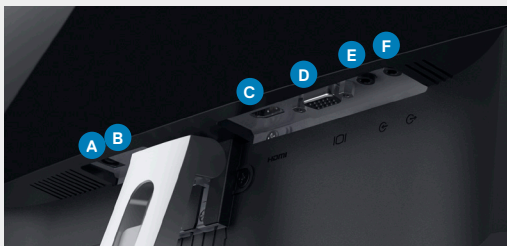

Easily tilt the panel to your preferred viewing position.

Connectivity

- A Power
- B Speaker port
- C HDMI
- D VGA
- E Audio-in

- F Audio-out
- G Speaker
- H Security-lock slot
- I Stand release
- J Cable management slot