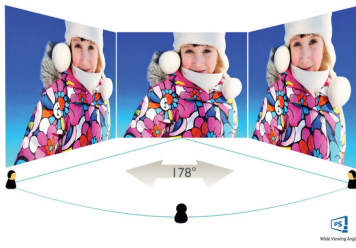

Full HD LCD monitor
V Line 27" (68.6 cm), Full HD (1920 x 1080)

273V7QDSB/75

Highlights

IPS technology

IPS displays use an advanced technology which gives you extra wide viewing angles of 178/178 degree, making it possible to view the display from almost any angle. Unlike standard TN panels, IPS displays gives you remarkably crisp images with vivid colors, making it ideal not only for Photos, movies and web browsing, but also for professional applications which demand color accuracy and consistent brightness at all times.