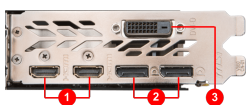

msi

GRAPHICS CARD GEFORCE® GTX 1080 Ti GAMING X 11G

SPECIFICATIONS

| | |
|---------------------------------|---|
| Model Name | GeForce® GTX 1080 Ti GAMING X 11G |
| Graphics Processing Unit | NVIDIA® GeForce® GTX 1080 Ti |
| Interface | PCI Express x16 3.0 |
| Core Name | GP102-350 |
| Cores | 3584 Units |
| Core Clocks | 1683 MHz / 1569 MHz (OC Mode) 1657 MHz / 1544 MHz (Gaming Mode) 1582 MHz / 1480 MHz (Silent Mode) |
| Memory Clock Speed | 11124 MHz (OC Mode) 11016 MHz (Gaming / Silent) |
| Memory | 11GB GDDR5X |
| Memory Bus | 352-bit |
| Output | DisplayPort x 2 (Version 1.4) / HDMI x 2 (Version 2.0) / DL-DVI-D |
| HDCP Support | 2.2 |
| Power consumption | 250 W |
| Power connectors | 8-pin x 2 |
| Recommended PSU | 600 W |
| Card Dimension(mm) | 290 x 140 x 51 mm |
| Weight (Card / Package) | 1257 g / 1986 g |
| Afterburner OC | Y |
| DirectX Version Support | 12 |
| OpenGL Version Support | 4.5 |
| Multi-GPU Technology | SLI, 2-Way |
| Maximum Displays | 4 |
| VR Ready | Y |
| G-SYNC™ technology | Y |
| Adaptive Vertical Sync | Y |

CONNECTIONS

1. HDMI
2. DisplayPort
3. DVI-D

FEATURES

TORX FAN 2.0

Award-winning fan design combining two different fin designs for cool & quiet gaming.

Double Ball Bearings

Strong and lasting core for the TORX 2.0 Fans to provide years of smooth and silent gaming.

Military Class 4 Components

Using only the highest quality components means you get reliable and stable in-game performance.

Solid Black Backplate

Increases toughness of the card to prevent bending while complementing the sleek MSI GAMING design.