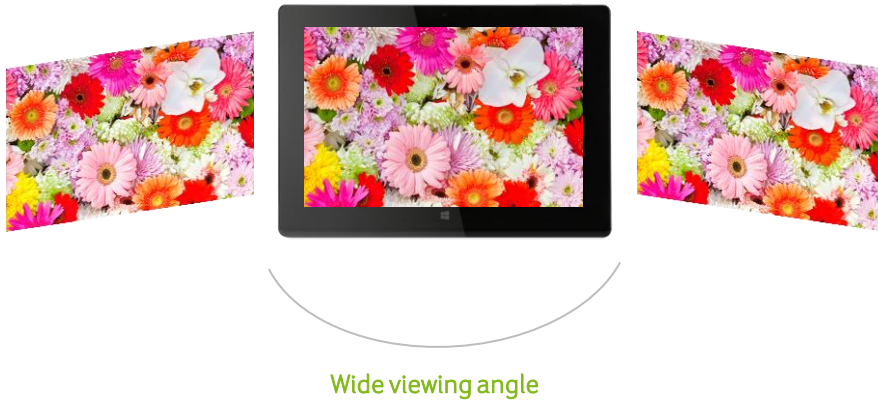

Windows 10 Precision TouchPad gestures

	Single-finger slide	Single-finger tap	Single-finger tap + Slide	Single-finger left swipe	Single-finger right swipe	Two-finger tap	Two-finger slide	Two-finger pinch	Three finger tap	Three finger slide	Four finger tap
Gesture											
Gesture effect	Mouse cursor manipulation	Primary button click	Tap and move window	Switch app	Toggle Charms bar	Right button click	Horizontal or vertical scroll	Zoom	Invoke Cortana	Multi-tasking Gestures	Invoke Action Center
Microsoft Precision Touchpad (Windows 8.1)	✓	✓	✓	✓	✓	✓	✓	✓	N/A	N/A	N/A
Microsoft Precision Touchpad (Windows 10)	✓	✓	✓	N/A	N/A	✓	✓	✓	✓	✓	✓

10" HD display with 10-finger touch capacity

The Acer One 10 comes with a 10" HD screen with IPS¹ technology with 10-finger touch capacity.

The IPS¹ technology delivers an expanded viewing angle so that users will see the full detail and saturated colors from edge to edge.