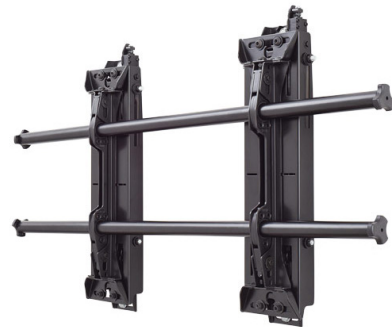

This wall mount is not only the perfect mount for single display installations. Together with specific connectors, this wall mount includes a variety of features to make multi display installations fast and easy. It is therefore the ideal solution for quick serve restaurants and for airport flight information boards. In addition optional video conference accessories make it the perfect choice for any kind of meeting room situation.

Delivering Genuine Benefits

- Supports an unlimited number of displays without configuration limitation
- Provides effortless tilting by using the center of gravity to balance the screen
- Post-installation lateral shift allows displays to slide apart and back together to simplify installation and maintenance
- Hear an audible click when the displays safely engage with the mount
- Provides low-profile, fingertip tilt
- Built-in cable stand provides easy access under the screen
- Optional Connector Kits easily connect mounts to create multi-monitor menu board configurations
- Optional accessories (Video Conference Shelf, Component Shelf, etc.) make it the perfect solution for video conferencing applications
- Pull-out / Prop-open mechanism provides quick service access
- Secure mounting hardware ensures the display remains safely locked against the wall

Landscape Mounting Solution