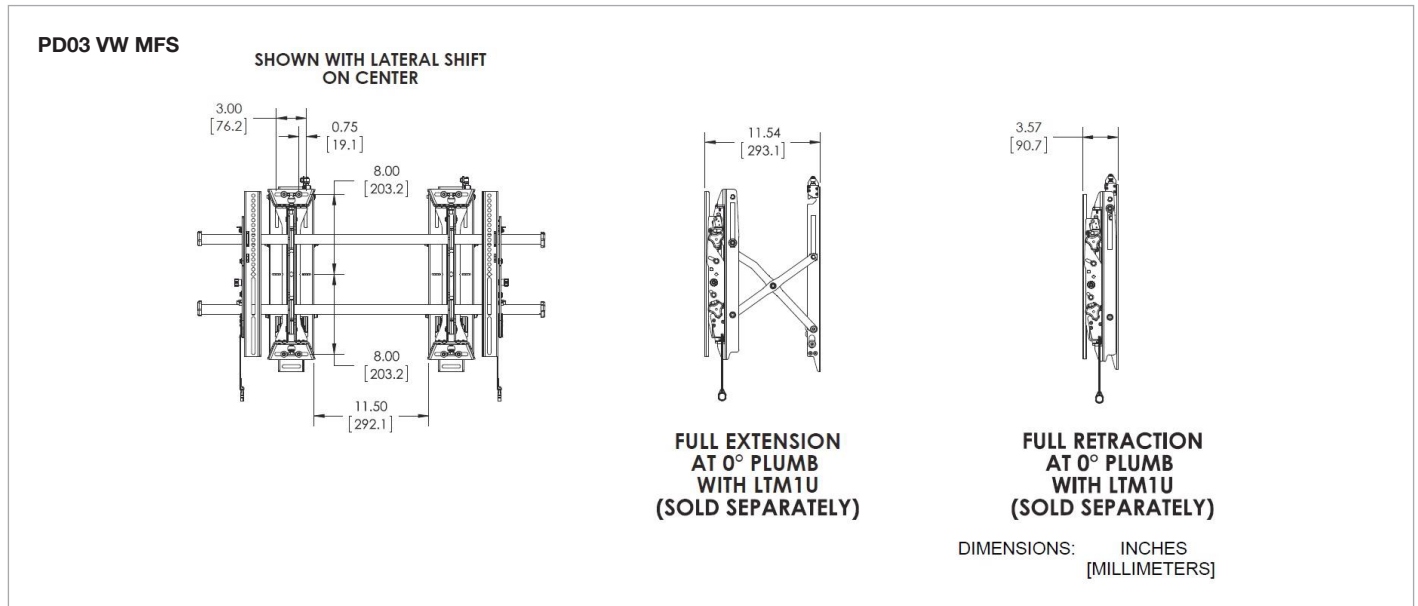

### Delivering Genuine Benefits

- Supports an unlimited number of displays without configuration limitation
- Provides effortless tilting by using the center of gravity to balance the screen
- Post-installation lateral shift allows displays to slide apart and back together to simplify installation and maintenance
- Hear an audible click when the displays safely engage with the mount
- Provides low-profile, fingertip tilt
- Built-in cable stand provides easy access under the screen
- Optional Connector Kits easily connect mounts to create multi-monitor menu board configurations
- Optional accessories (Video Conference Shelf, Component Shelf, etc.) make it the perfect solution for video conferencing applications
- Pull-out / Prop-open mechanism provides quick service access
- Secure mounting hardware ensures the display remains safely locked against the wall

#### Landscape Mounting Solution

#### Tool-less micro adjustment

## Technical Drawings