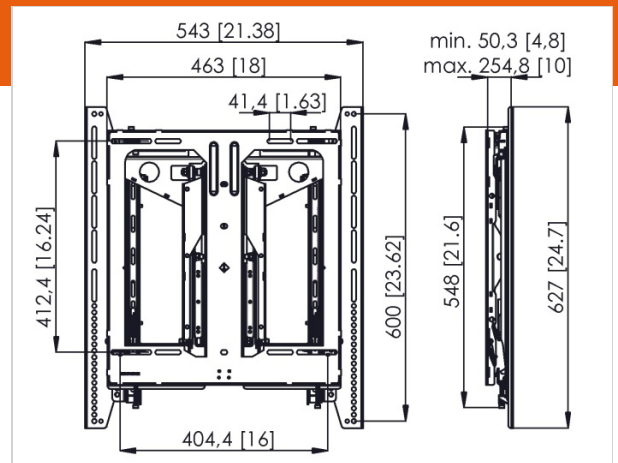

PFW 6885 Display video wall module pop-out portrait

Article number (SKU) 7368850
Colour Black

Key benefits

- Everything in one box, pre-assembled
- Easy to install
- Fine tuning possible after installation
- Suitable for mounting in recess
- TÜV certified

The PFW 6885 is an adjustable pop-out video-wall module for displays in portrait position. The PFW 6885 can be used for displays up to 72kg with mounting patterns from 200 x 200 up to 500 x 600 mm. It features multi-monitor stacking, spring-loaded release, open design, custom spacers, top adjustable mounting brackets and straight scissor-style extension.

Optional dedicated spacers dramatically reduce installation time. Spacers are available for the most used video wall displays or monitors.