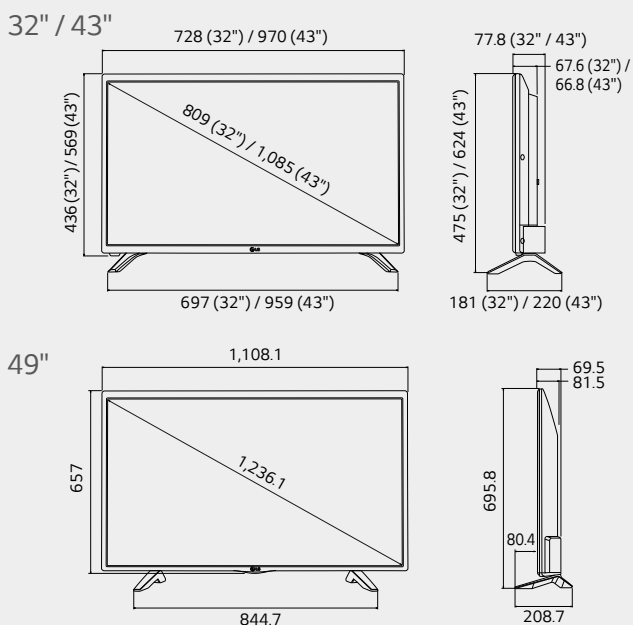

Specifications

LV300C (SCA ISDB-T)

		32	43	49
DISPLAY	Type	Direct LED		
	Resolution	1,366 x 768 (HD)	1,920 x 1,080 (FHD)	
BROADCASTING SYSTEM	Analog	PAL-M/N, NTSC-M		
	Digital	ISDB-T		
VIDEO	Triple XD Engine	•		
	Real Cinema 24p (3:3 Pull down)	•		
	Aspect Ratio	6 modes (16:9, Just scan, Set by program, 4:3, Zoom, Cinema zoom1)		
AUDIO	Audio Output	5W + 5W		
	Speaker System	2.0 ch		
	Sound Mode	6 modes (Standard, News, Music, Cinema, Sport, Game)		
	Clear Voice	•		
	Installation	USB Cloning		
GENERAL FEATURES	Management	Self Diagnosis (USB), Multi IR Code, IR Out, HTNG/HDMI-CEC		
	Setting Option	Auto Off/Sleep Timer, Motion Eye care, Smart Energy Saving		
HOSPITALITY FEATURES		Hotel Mode, Lock Mode, Welcome Screen/Video, RJP Compatibility, USB Auto Playback, Time Scheduler		
INTERFACE	Rear	RF In, AV In (Share with Component), Component In + Video, HDMI In, USB 2.0, RS-232C		
	Vesa	200 x 200		300 x 300
CABINET (Unit : mm)	W x H x D / weight (with stand)	728 x 475 x 181.1 / 5.0kg	970 x 624 x 220.4 / 8.4kg	1,108 x 696 x 208.7 / 10.9kg
	W x H x D / weight (packing)	808 x 512 x 142 / 7.3kg	1,060 x 662 x 142 / 11.3kg	1,197 x 760 x 152 / 14.1kg
	Voltage, Hz	100 - 240V, 50/60Hz		
POWER (Unit : Watts)	Max	47.3	65.8	66.8
	Typical	36.4	56.5	51.6
	Energy Saving (Min)	29.1	45.2	41.3
	Energy Saving (Med)	20.0	31.1	28.4
	Energy Saving (Max)	11.0	17.0	15.5
	Stand-by	0.5		
	STANDARD APPROVAL	Safety	CB	
Etc.		RoHS		

Dimensions (Unit : mm)

Connectivity

- 1 RS-232C IN
- 2 USB IN
- 3 HDMI IN
- 4 ANTENNA / CABLE IN
- 5 COMPONENT IN / AV IN

Download LG Commercial Display Mobile App

Learn more www.lg.com/b2b

YouTube youtube.com/c/LGCommercialDisplay