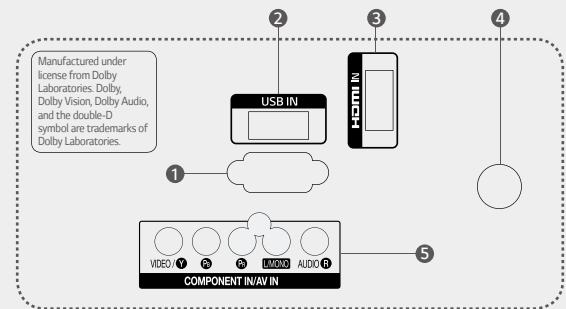

Multi IR function eliminates the remote control signal interference between TVs in multiple dwelling beds. This system will work using the same LG TV model.

IR OUT

Just connect your interactive set-top-box to LG Commercial TV. With a single remote control, the LG TVs in your hotel solution fall under your control.

Specifications

LV300C (SCA ISDB-T)

		32	43	49
DISPLAY	Type	Direct LED		
	Resolution	1,366 x 768 (HD)	1,920 x 1,080 (FHD)	
BROADCASTING SYSTEM	Analog	PAL-M/N, NTSC-M		
	Digital	ISDB-T		
VIDEO	Triple XD Engine	•		
	Real Cinema 24p (3:3 Pull down)	•		
	Aspect Ratio	6 modes (16:9, Just scan, Set by program, 4:3, Zoom, Cinema zoom1)		
AUDIO	Audio Output	5W + 5W		
	Speaker System	2.0 ch		
	Sound Mode	6 modes (Standard, News, Music, Cinema, Sport, Game)		
	Clear Voice	•		
	Installation	USB Cloning		
GENERAL FEATURES	Management	Self Diagnosis (USB), Multi IR Code, IR Out, HTNG/HDMI-CEC		
	Setting Option	Auto Off/Sleep Timer, Motion Eye care, Smart Energy Saving		
HOSPITALITY FEATURES		Hotel Mode, Lock Mode, Welcome Screen/Video, RJP Compatibility, USB Auto Playback, Time Scheduler		
INTERFACE	Rear	RF In, AV In (Share with Component), Component In + Video, HDMI In, USB 2.0, RS-232C		
	Vesa	200 x 200		300 x 300
CABINET (Unit : mm)	W x H x D / weight (with stand)	728 x 475 x 181.1 / 5.0kg	970 x 624 x 220.4 / 8.4kg	1,108 x 696 x 208.7 / 10.9kg
	W x H x D / weight (packing)	808 x 512 x 142 / 7.3kg	1,060 x 662 x 142 / 11.3kg	1,197 x 760 x 152 / 14.1kg
	Voltage, Hz	100 - 240V, 50/60Hz		
POWER (Unit : Watts)	Max	47.3	65.8	66.8
	Typical	36.4	56.5	51.6
	Energy Saving (Min)	29.1	45.2	41.3
	Energy Saving (Med)	20.0	31.1	28.4
	Energy Saving (Max)	11.0	17.0	15.5
	Stand-by	0.5		
	STANDARD APPROVAL	Safety	CB	
Etc.		RoHS		

Dimensions (Unit : mm)

Connectivity

- 1 RS-232C IN
- 2 USB IN
- 3 HDMI IN
- 4 ANTENNA / CABLE IN
- 5 COMPONENT IN / AV IN

Download LG Commercial Display Mobile App

Learn more www.lg.com/b2b

YouTube youtube.com/c/LGCommercialDisplay