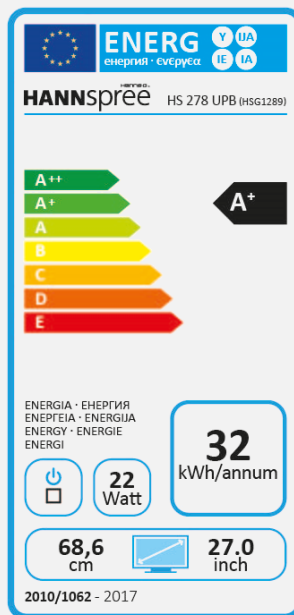

## HS 278 UPB

27" / 68,6cm Diagonal  
LED Backlight – Format 16:9

- 27" 16:9 LED Backlight Monitor
- 1920 x 1080 Resolution Full HD 1080P
- 178° Ultra-Wide Viewing Angle
- Triple Input: Display Port + HDMI + VGA
- Built-In Stereo Speakers
- USB HUB: 1 up, 2 down
- Tilt and Wall-Mountable (VESA)
- Low Power Consumption & Multi-Video Modes
- Flicker Free

### OTHER FEATURES

USB HUB

Tilt

Display Size	68,6cm / 27" Diagonal
Panel Type	TFT – LED Backlight PLS-Type Panel (*)
Aspect Ratio	16:9
Resolution (H x V)	1920 x 1080 Full HD
Brightness	300cd/m <sup>2</sup>
Contrast (Typ.)	1.000:1 (Typical)
Contrast (Active)	80.000.000:1 (Active)
Viewing Angle L/R; U/D	178° H – 178° V (CR >10)
Response Time	5 msec
Pixel Pitch	0,311 (H) x 0,311 (V) mm
Panel Surface	Anti-Glare
Display Colors	16.7M Colors
Horizontal Frequency	24 ~ 83 kHz (Analog) / 30 ~ 83 kHz (Digital)
Vertical Frequency	56 ~ 75 Hz
Max Display Frequency	1920 x 1080 @ 60Hz
Input 1	D-Sub (VGA)
Input 2	HDMI
Input 3	Display Port
Buil-in Speakers	Yes, 2W x 2; Earphone out
Power Consumption	On: 26W; Stand-by: ≤ 0,42W; Off: ≤ 0,23W
AC Power Range	AC 100 ~ 240 Volt; 50 ~ 65 Hz
Product Dimensions	646,6 x 219,8 x 447,3 mm (W x D x H)
Packing Dimensions	710 x 120 x 520 mm (W x D x H)
Net / Gross Weight	5.2 Kgs / 6.86 Kgs
Bezel & Color Plan	Black texture: front bezel, back cover , arm, base

Supplier's Name	HANNspree
Model Name	HS278UPB
Energy Efficiency Class	A+
Screen Size (Centimetres)	68,6
Screen Size (Inches)	27,00
On mode power Consumption (W)	22
Annual Energy Consumption* (kWh)	32
Standby-mode Power Consumption (W)	0,42
Off-mode Power Consumption (W)	0,23
Screen Resolution	1920 x 1080