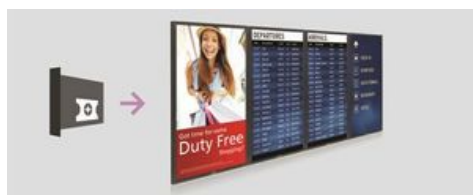

OPS Insert

Turn your display into an all-in-one digital signage solution and create a display network which is connected, intelligent and secure. Open Pluggable Specification (OPS) is an industry standard slot into which you can add an OPS-standardized media player. This cable free solution gives you the ability to install, use or maintain your hardware whenever you need.