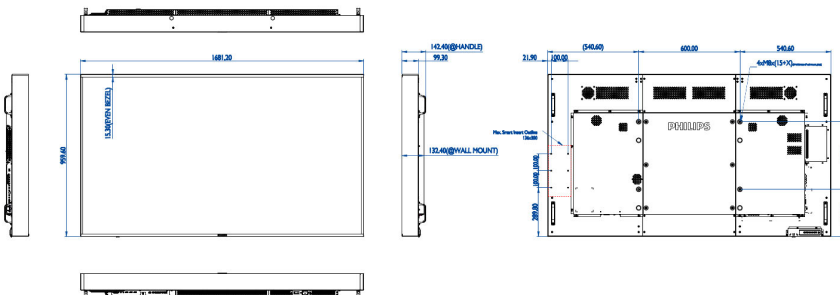

Sound

- Built-in speakers: 2 x 10W RMS

Operating conditions

- Temperature range (operation): 5 ~ 40 °C
- Temperature range (storage): -20 ~ 60 °C
- Relative humidity: 20 ~ 80 %
- MTBF: 50,000 hour(s)
- Altitude: 0 ~ 3000 m

Accessories

- Included accessories: AC Power Cord, Batteries for remote control, Quick start guide, Remote Control, User manual on CD-ROM, RS232 cable, HDMI cable
- Optional accessories: HDBaseT OPS Receiver (CRD25), IR Light Motion Sensor (CRD41)

Miscellaneous

- On-Screen Display Languages: English, French, German, Italian, Polish, Russian, Spanish, Turkish, Simplified Chinese, Traditional Chinese, Arabic, Japanese, Portuguese
- Regulatory approvals: CE, UL/cUL, CCC, C-Tick, RoHS, GOST, FCC, Class A
- Warranty: 3 year warranty

Multimedia Applications

- USB Playback Audio: AAC, AIF, AIFF, ASF, LPCM, M3U, M4A, MP3, MP4, WAV, WMA
- USB Playback Picture: BMP, GIF, JPEG, JPG
- USB Playback Video: M2TS, M4V, MK3D, MKV, MP4, MPEG, MPG, MTS, TS, TTS, VOB, WMV

Supported Display Resolution

• Computer formats

Resolution	Refresh rate
1024 x 768	60Hz
1280 x 1024	60Hz
1280 x 768	60Hz
1280 x 800	60Hz
1360 x 768	60Hz
1600 x 1200	60Hz
1920 x 1080	60Hz
1920 x 1200	60Hz
3840 x 2160	30Hz
3840 x 2160	60Hz
640 x 480	60, 67, 72, 75Hz
720 x 400	70Hz
800 x 600	60, 72, 75Hz

• Video formats

Resolution	Refresh rate
1080i	25, 30Hz
1080p	50, 60Hz
3840 x 2160	30Hz
3840 x 2160	60Hz
480i	30, 60Hz
480p	60Hz
576i	25, 50Hz
576p	50Hz
720p	50, 60Hz

Issue date 2017-05-02

Version: 1.0.1

12 NC: 8670 001 45634
EAN: 87 12581 74653 7

© 2017 Koninklijke Philips N.V.
All Rights reserved.

Specifications are subject to change without notice.
Trademarks are the property of Koninklijke Philips N.V.
or their respective owners.

www.philips.com