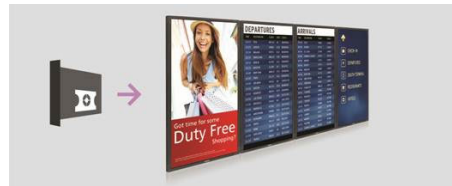

OPS Insert

Turn your display into an all-in-one digital signage solution and create a display network which is connected, intelligent and secure. Open Pluggable Specification (OPS) is an industry standard slot into which you can add an OPS-standardized media player. This cable free solution gives you the ability to install, use or maintain your hardware whenever you need.

75BDL3003H/00