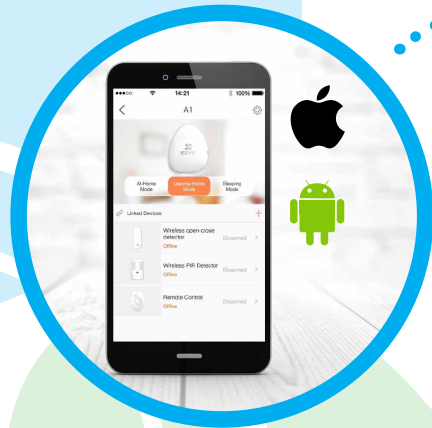

T1C

MAKE YOUR HOME SMART AND SECURE

Thanks to the EZVIZ T1C, you can protect your home or your business. Connect it to your A1 Alarm Hub (not included) and you're set to go. The T1C has a beautiful and sleek design. Its cute size makes it discrete and hard to find. Thanks to the PIR motion detection and its wide viewing angle, you enjoy maximum security. Moreover, the T1C is the ideal solution if you have pets. The T1C knows them and won't set off the alarm whenever your four-legged friend strolls around.

Wide detection
The T1C covers a wide area of the room.

Easy-to-use app
Crisp layout, user-friendly features.

ABOUT EZVIZ

EZVIZ helps you app your life. Right from the palm your hand, you connect visually to your home or your work. Welcome to the smart home and business!

FEATURES

SIMPLE AND SMALL

The T1C has a nice design and doesn't take a lot of space.

INTEGRATED EZVIZ SOLUTION

The A1 can be connected to your EZVIZ cameras. When a sensor is triggered, the camera instantly starts recording images and video.

WORKS WITH THE EZVIZ SIREN

You can connect the sensors to a sound and light siren.

ONE APP DOES ALL THE WORK

You can connect all your devices on one and the same app. The EZVIZ app is easy to use and allows you to view four live video streams at once, if you have cameras.