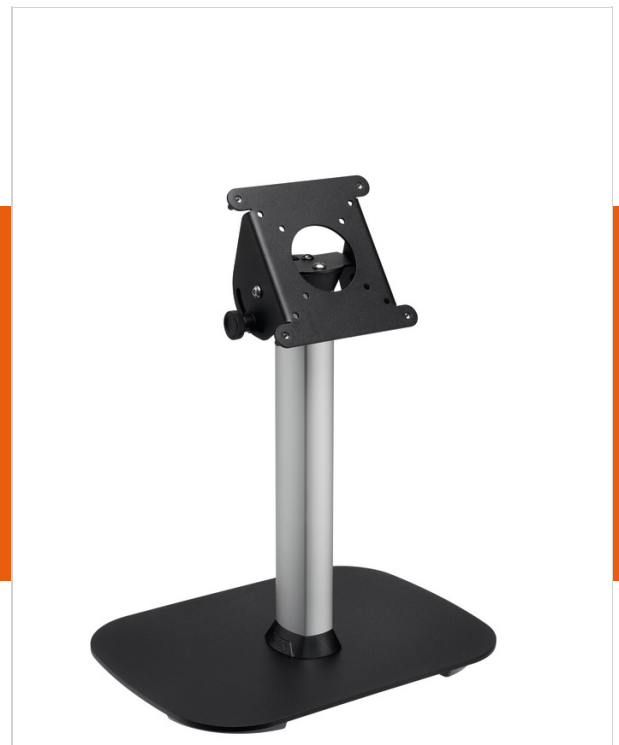

## PTA 3105 Table stand with foot plate for TabLock

Article number (SKU) 7493150  
Colour Black

PTA 3105 is a table stand designed to be used in combination with the Vogel's PTS secure tablet enclosures.

The PTS tablet enclosure is secured to the table stand with screws inside the tablet enclosure. The stand consists of a stylish aluminium pole with an integrated cable management system and a stable steel base plate. The tilt angle is adjustable between 0-90 degrees.

## PTA 3105 Table stand with foot plate for TabLock

VOGEL'S HOLDING BV 2017 (c) All rights reserved  
Subject to printing errors, technical and price  
amendments  
Date: 15-05-2017

[www.vogels.com](http://www.vogels.com)

### Product specifications

Product type number	PTA 3105
Article number (SKU)	7493150
Colour	Black
EAN single box	8712285321887
TÜV certified	Yes
Tilt	Tilt up to 90°
Guarantee	5 years
Max. weight load (kg)	3
Min. hole pattern	50mm x 50mm
Max. hole pattern	100mm x 100mm