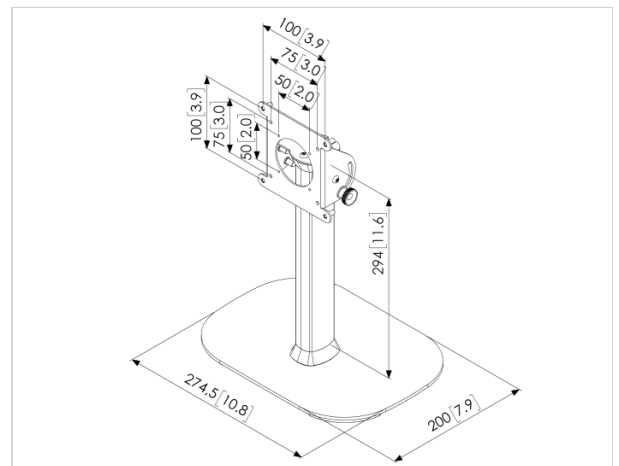

## PTA 3105 Table stand with foot plate for TabLock

Article number (SKU) 7493150  
Colour Black

PTA 3105 is a table stand designed to be used in combination with the Vogel's PTS secure tablet enclosures.

The PTS tablet enclosure is secured to the table stand with screws inside the tablet enclosure. The stand consists of a stylish aluminium pole with an integrated cable management system and a stable steel base plate. The tilt angle is adjustable between 0-90 degrees.

### Product specifications

Product type number	PTA 3105
Article number (SKU)	7493150
Colour	Black
EAN single box	8712285321887
TÜV certified	Yes
Tilt	Tilt up to 90°
Guarantee	5 years
Max. weight load (kg)	3
Min. hole pattern	50mm x 50mm
Max. hole pattern	100mm x 100mm

### Technical specifications and dimensions

Max. height mid display (mm)	260
Height of trolley/stand (mm)	260