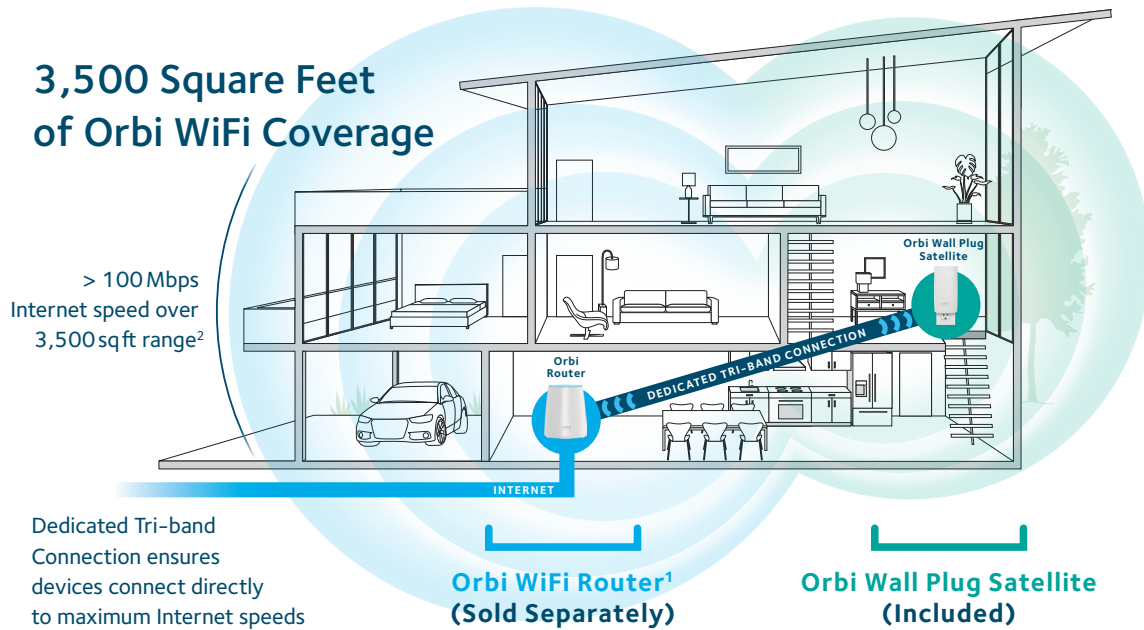

Overview

Orbi™ is the simplest and smartest way to enjoy high-speed WiFi in every corner of your home. Each Add-on Orbi Satellite easily expands your Orbi WiFi System to cover up to an additional 1,500 square feet with strong WiFi signals. Innovative Tri-band WiFi helps maximize the Internet speeds available in your home.

Your Home. Covered.

This Add-on Satellite expands your WiFi coverage up to an additional 1,500 sq ft with high-performance AC2200 WiFi.

Simple & Secure.

Use the Orbi app or a web browser to create secure whole home WiFi in minutes. With no accounts to set up.

House Diagram

¹ Orbi Router sold separately.

² Internet plan and devices that support these speeds are required.

Simple setup from your smartphone or tablet.

Use the Orbi app to set up and manage your network. To find the app, scan one of the following QR codes or search for NETGEAR Orbi in the Apple App Store or Google Play Store.

What's In the Box?

- One (1) Orbi Wall Plug Satellite (RBW30)
- Quick start guide

What Do I Need for Orbi to Work?

- **ORBI ROUTER (RBR40 or RBR50) – SOLD SEPARATELY**
- High-speed Internet connection
- Connect to existing modem or gateway