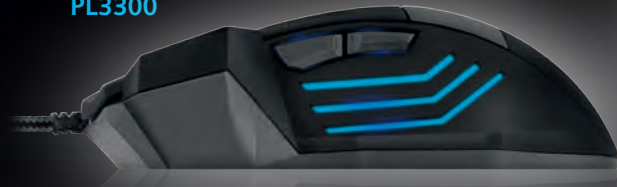

Gaming accessories

Gaming Mouse

- High accuracy: 3200 DPI
- DPI switch: choose between 4 pre-set DPI levels
- 4-colour illumination with breathing effect
- Ergonomic design: game comfortably
- 6 buttons
- Tangle-free nylon braided USB cable

Type no.: **PL3300**

BREATHING EFFECT
4 colour illumination