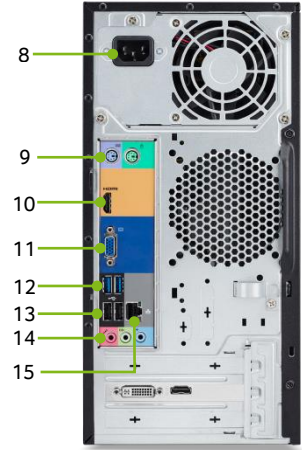

SPECIFICATIONS **Veriton** **ES2710G**

Product views	1. Status LEDs 2. Power button 3. Optical media drive 4. USB 2.0 port	5. USB 2.0 port 6. Audio jack 7. Microphone jack 8. Power connector	9. PS/2 ports 10. HDMI port 11. VGA port 12. Two USB 3.0 ports	13. Two USB 2.0 ports 14. Audio jacks 15. Ethernet (RJ-45) port
Operating system^{1,2}	Windows 10 Pro 64-bit			
CPU and chipset¹	7th generation Intel® Core™ i3-7100 processor (3.9GHz 3MB Cache), Intel® HD Graphics 630 Chipset: Intel® H110 Express Chipset			
Memory^{1,3,4}	4 GB DDR4 2400 MHz UDIMM • Up to 32 GB of Dual-channel DDR4 2400 MHz			
Storage^{1,5}	Hard disk drive • 1 TB 3.5-inch 7200 RPM			
Optical media drive	8X DVD-RW drive, 9.0 mm slim, tray-load, M-DISC Ready™			
Graphics⁶	Intel® HD Graphics 630			
Audio	Integrated high-definition, 5.1-channel surround sound			
Communication	LAN: Gigabit Ethernet			
Expansion slot(s)	1 PCIe x16 slot			
Software⁷	• Acer Office Manager • Acer control center • Acer ProShield			
Commercial features	Kensington lock slot 2-in-1 cable and padlock slot Hard drive password protection (via BIOS)	PXE (Preboot eXecution Environment) WOL (Wake On Lan)		
Commercial selected options⁸	Internal speaker Dual-channel memory support			
Dimensions	175 (W) x 429.5 (D) x 376.5 (H) mm			
Power adapter and battery	Power supply • 220 W single-rail 12 V PFC (EuP), auto-sensing, 80PLUS Bronze, ATX form factor			
System compliance	DMI, ENERGY STAR®, GS, PC2001, RoHS			
Options and accessories	USB keyboard and mouse Belgium AZERTY			
Certification	BSMI, CB, CE, FCC, VCCI			
Partnumber/EAN	DT.VQEEH.002 / 4713883237574			
Short description	Veriton ES2710G - Intel® Core™ i3-7100 processor - 4GB DDR4 - 1TB HDD 7200 rpm - Intel® HD Graphics 630 D-SUB/HDMI - Intel® H110 - DVD-RW (DL) - Windows® 10 Professional 64bit - USB Keyboard AZERTY & USB Mouse			

1. Specifications vary depending on model.	6. Total available graphics memory comprises dedicated video memory, system memory, and shared system memory. This figure will vary depending on system memory, installed drivers, BIOS settings and other factors.
2. 64-bit software is required to enjoy the advantages of 64-bit processing.	7. Bundled software may vary depending on hardware configuration, OS and regional availability.
3. A 64-bit operating system is required to enjoy the ultimate performance of 4 GB or higher memory.	8. For systems with a dual-channel configuration, the two memory modules inserted must be identical, including raw card, size, type, and speed.
4. Memory speed may vary, depending on the CPU, chipset or memory fitted.	
5. 1 GB is 1 billion bytes. Actual formatted capacity is less and may vary depending on preloaded materials and operating environment. Recovery Management uses a portion of the stated hard disk capacity as dedicated backup space.