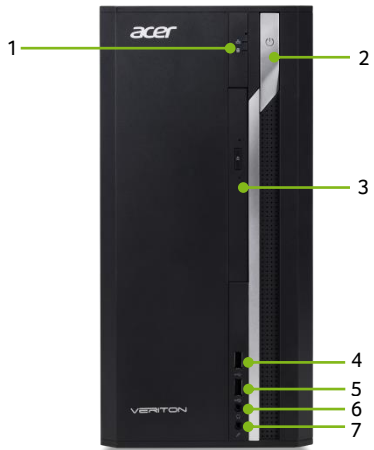

SPECIFICATIONS **Veriton** **ES2710G**

Product views	1. Status LEDs 2. Power button 3. Optical media drive 4. USB 2.0 port	5. USB 2.0 port 6. Audio jack 7. Microphone jack 8. Power connector	9. PS/2 ports 10. HDMI port 11. VGA port 12. Two USB 3.0 ports	13. Two USB 2.0 ports 14. Audio jacks 15. Ethernet (RJ-45) port
Operating system^{1,2}	Windows 10 Pro 64-bit			
CPU and chipset¹	7th generation Intel® Core™ i3-7100 processor (3.9GHz 3MB Cache), Intel® HD Graphics 630 Chipset: Intel® H110 Express Chipset			
Memory^{1,3,4}	4 GB DDR4 2400 MHz UDIMM • Up to 32 GB of Dual-channel DDR4 2400 MHz			
Storage^{1,5}	Hard disk drive • 1 TB 3.5-inch 7200 RPM			
Optical media drive	8X DVD-RW drive, 9.0 mm slim, tray-load, M-DISC Ready™			
Graphics⁶	Intel® HD Graphics 630			
Audio	Integrated high-definition, 5.1-channel surround sound			
Communication	LAN: Gigabit Ethernet			
Expansion slot(s)	1 PCIe x16 slot			
Software⁷	• Acer Office Manager • Acer control center • Acer ProShield			
Commercial features	Kensington lock slot 2-in-1 cable and padlock slot Hard drive password protection (via BIOS)	PXE (Preboot eXecution Environment) WOL (Wake On Lan)		
Commercial selected options⁸	Internal speaker Dual-channel memory support			
Dimensions	175 (W) x 429.5 (D) x 376.5 (H) mm			
Power adapter and battery	Power supply • 220 W single-rail 12 V PFC (EuP), auto-sensing, 80PLUS Bronze, ATX form factor			
System compliance	DMI, ENERGY STAR®, GS, PC2001, RoHS			
Options and accessories	USB keyboard and mouse Belgium AZERTY			
Certification	BSMI, CB, CE, FCC, VCCI			
Partnumber/EAN	DT.VQEEH.002 / 4713883237574			
Short description	Veriton ES2710G - Intel® Core™ i3-7100 processor - 4GB DDR4 - 1TB HDD 7200 rpm - Intel® HD Graphics 630 D-SUB/HDMI - Intel® H110 - DVD-RW (DL) - Windows® 10 Professional 64bit - USB Keyboard AZERTY & USB Mouse			

1. Specifications vary depending on model.	6. Total available graphics memory comprises dedicated video memory, system memory, and shared system memory. This figure will vary depending on system memory, installed drivers, BIOS settings and other factors.
2. 64-bit software is required to enjoy the advantages of 64-bit processing.	7. Bundled software may vary depending on hardware configuration, OS and regional availability.
3. A 64-bit operating system is required to enjoy the ultimate performance of 4 GB or higher memory.	8. For systems with a dual-channel configuration, the two memory modules inserted must be identical, including raw card, size, type, and speed.
4. Memory speed may vary, depending on the CPU, chipset or memory fitted.	
5. 1 GB is 1 billion bytes. Actual formatted capacity is less and may vary depending on preloaded materials and operating environment. Recovery Management uses a portion of the stated hard disk capacity as dedicated backup space.