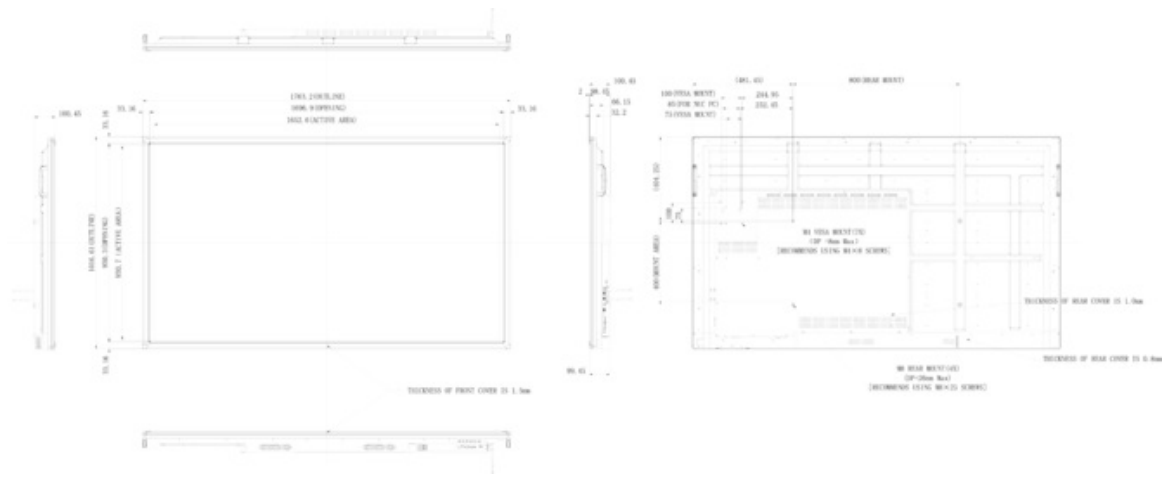

7. DIMENSIONS / WEIGHT

DIMENSIONS W X H X D	1763.2 x 1016.6 x 100.45 mm
WEIGHT	56 kg

All trademarks and registered trademarks acknowledged. E & O E. Specification subject to change without notice. All LCD's comply with ISO-9241-307:2008 in connection with pixel defects.