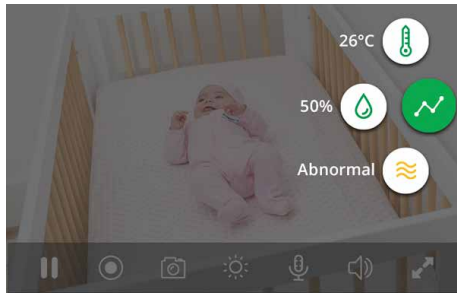

Multi-Colored Night Light

Free & Secure
Cloud Recording

2-Way Talk

Arlo Baby 1080p HD Monitoring Camera

Never Miss a Moment

High Definition Video

Watch your baby in clear 1080p HD video, day or night, from anywhere.

Night Vision

See your baby's every move, even in the dark.

2-Way Talk

Listen in & talk to your baby, straight from your smartphone.

Music Player

Soothe your baby to sleep each night with built-in lullabies.

Smart HD Baby Monitoring Camera with Ambient Sensors, Lullabies, and Night Light helps you watch your baby in crystal clear video quality day and night, from anywhere. Two-way audio and built-in lullaby player lets you soothe your baby instantly. Easily check-in during nap time via your mobile device from anywhere.