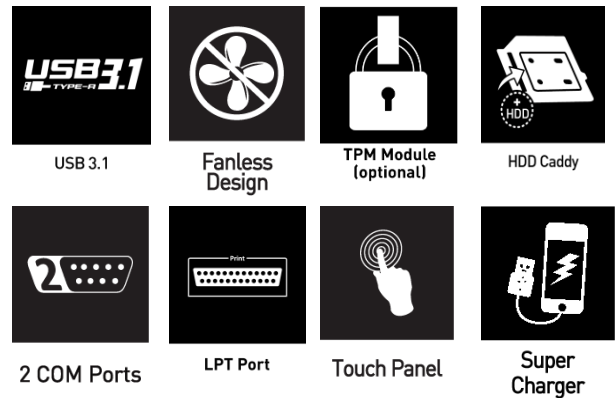

I/O & Accessori

MSI recommends Windows 10 Pro

PRO 16 7M

Product Name		PRO 16T 7M-002XEU
Part Number		-
EAN		4719072513917
System OS		FreeDOS
Processor	Type CPU Frequency / Cache Size CPU FSB/ HT bus / CPU TDP	Intel® Celeron® 3865U 1.8 GHz / 2M Cache 2 / 2 / 15 Watt
Chipset		Intel® SoC
Touch Panel / Technology		Single-Touch
Monitor	Size	344.232mm (H) x 193.536mm(V) ; 39.6cm ,(15.6")
	Resolution	1366 x 768 HD
	Brightness	250cd/m2
	Response	5 ms
	Glare/ Non-Glare	Anti-Glare
	Contrast Ratio	500:1
	Color	16,7 M
	Pixel Pitch	0.252mm (H) x 0.252mm (V)
	Viewing Angle	170° Orizzontale, 160° Verticale
VGA	Graphic VRAM	Intel® HD Graphics 610 Supporta la tecnologia Intel® Dynamic Video Memory Technology (DVMT)
Memory	Type Configuration Maximum	DDR4 4GB DDR4 SO-DIMM x 1 slot Espandibile fino a 8GB
Storage	HDD / SSD	500GB
	HDD Type / Speed (rpm)	2.5" SATA III / 7200
	Optical Drive	2.5 " HDD / SSD Caddy
Audio	Internal Microphone	Si
	Audio Chipset	Realtek ALC887
	Speaker	1.5W x 2
Audio Jack	Mic-in/ Headphone out	1/1
	Line-in/ Line-out	-
Communication	Wireless LAN	INTEL 3168AC WIFI
	LAN (RJ45)	10/100/1000 x 1
	56K Fax/ Modem (RJ11)	-
	Bluetooth	BT 4.2 Smart Ready
I/O	USB (front/ side/ rear q'ty)	6 (0/ USB 3.1 Gen1 Type A x 2 (una con Super Charger)/ USB 3.1 Gen1 Type A x 2, USB2.0 x2)
	Card Reader	3 in 1 (SD4.0, MMC, MS)
	E-SATA / IEEE 1394	- / -
	HDMI-in / HDMI-out	- / -
	VGA-in / VGA-out	- / 1
	COM Port	2
Others I/O		Porta stampante x 1
Expansion		M.2 2230 (1xWiFi)
TV Tuner		-
Webcam		1.0M
Mechanical and Environmental	Operating, Storage Temperature	10 - 35°C, -20 - 60° C
	Operating, Storage Humidity	40 °c 85% e 0 °c 0% , -20°c~60 °c ; 0%~90%
	Regulatory Compliance	Sicurezza: UL/CB , EMC:CE/FCC/C-TICK/VCCI/BSMI
Noise		26dBA
Lock		Kensington Lock
Wake-on-LAN		SI
KB / Mouse		USB
Wall Mount		VESA standard (STD 100*100mm)
Power	AC Adaptor	65W
Durability	Project Capacitive Touch (MTBF)	35M times / -
Dimension (W x H x D)		399.5 *313.9 * 69.2 mm
Weight		5.6 / 6.49 KG
Warranty	Net / Gross Weight	
Accessories		POStand (Opzionale) / NFC Holder (Opzionale) / MSR (Opzionale) / VESA Wall mounting (Opzionale)