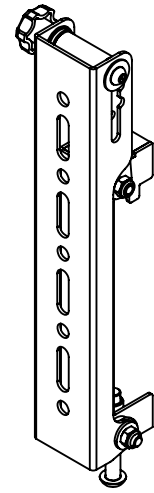

THE INFORMATION CONTAINED IN THIS DRAWING IS THE SOLE PROPERTY OF B-TECH INTERNATIONAL DESIGN AND MANUFACTURING LIMITED, ANY REPRODUCTION IN PART OR WHOLE WITHOUT THE WRITTEN PERMISSION OF B-TECH INTERNATIONAL DESIGN AND MANUFACTURING LIMITED IS PROHIBITED.

**INTERFACE ARM LEFT**

**INTERFACE ARM RIGHT**

REAR VIEW

REAR VIEW

**B-Tech International Design and Manufacturing Limited**

**B-Tech No:** BT8390-VESA200T

Part of the B-Tech International Group of Companies

**Version:** V1.0

UNLESS OTHERWISE SPECIFIED  
DIMENSIONS ARE IN MILLIMETERS

**Size:** B

**Title:** SYSTEM X - Flat Screen Interface Arms w/Tilt (VESA 200) - Pair

**Scale:** 1:4

**Revision:** 0.1

**Sheet:** 1 of 1