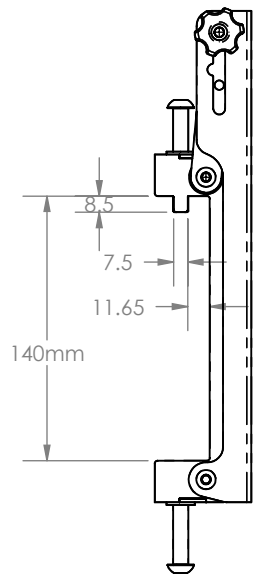

THE INFORMATION CONTAINED IN THIS DRAWING IS THE SOLE PROPERTY OF B-TECH INTERNATIONAL DESIGN AND MANUFACTURING LIMITED, ANY REPRODUCTION IN PART OR WHOLE WITHOUT THE WRITTEN PERMISSION OF B-TECH INTERNATIONAL DESIGN AND MANUFACTURING LIMITED IS PROHIBITED.

**INTERFACE ARM LEFT**

**INTERFACE ARM RIGHT**

REAR VIEW

REAR VIEW

**B-Tech International Design and Manufacturing Limited**

**B-Tech No:** BT8390-VESA200T

Part of the B-Tech International Group of Companies

**Version:** V1.0

UNLESS OTHERWISE SPECIFIED  
DIMENSIONS ARE IN MILLIMETERS

**Size:** B

**Title:** SYSTEM X - Flat Screen Interface Arms w/Tilt (VESA 200) - Pair

**Scale:** 1:4

**Revision:** 0.1

**Sheet:** 1 of 1