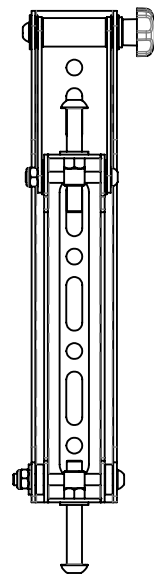

THE INFORMATION CONTAINED IN THIS DRAWING IS THE SOLE PROPERTY OF B-TECH INTERNATIONAL DESIGN AND MANUFACTURING LIMITED, ANY REPRODUCTION IN PART OR WHOLE WITHOUT THE WRITTEN PERMISSION OF B-TECH INTERNATIONAL DESIGN AND MANUFACTURING LIMITED IS PROHIBITED.

**INTERFACE ARM LEFT**

**INTERFACE ARM RIGHT**

REAR VIEW

REAR VIEW

**B-Tech International Design and Manufacturing Limited**

**B-Tech No:** BT8390-VESA200T

Part of the B-Tech International Group of Companies

**Version:** V1.0

UNLESS OTHERWISE SPECIFIED  
DIMENSIONS ARE IN MILLIMETERS

**Size:** B

**Title:** SYSTEM X - Flat Screen Interface Arms w/Tilt (VESA 200) - Pair

**Scale:** 1:4

**Revision:** 0.1

**Sheet:** 1 of 1