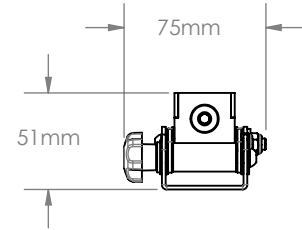

**INTERFACE ARM LEFT**

**INTERFACE ARM RIGHT**

REAR VIEW

REAR VIEW

**B-Tech International Design and Manufacturing Limited**

**B-Tech No:** BT8390-VESA200T

Part of the B-Tech International Group of Companies

**Version:** V1.0

UNLESS OTHERWISE SPECIFIED  
DIMENSIONS ARE IN MILLIMETERS

**Size:** B

**Title:** SYSTEM X - Flat Screen Interface Arms w/Tilt (VESA 200) - Pair

**Scale:** 1:4

**Revision:** 0.1

**Sheet:** 1 of 1