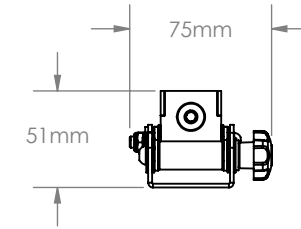

**INTERFACE ARM LEFT**

**INTERFACE ARM RIGHT**

REAR VIEW

REAR VIEW

**B-Tech International Design and Manufacturing Limited**

**B-Tech No:** BT8390-VESA200T

Part of the B-Tech International Group of Companies

**Version:** V1.0

UNLESS OTHERWISE SPECIFIED  
DIMENSIONS ARE IN MILLIMETERS

**Size:** B

**Title:** SYSTEM X - Flat Screen Interface Arms w/Tilt (VESA 200) - Pair

**Scale:** 1:4

**Revision:** 0.1

**Sheet:** 1 of 1