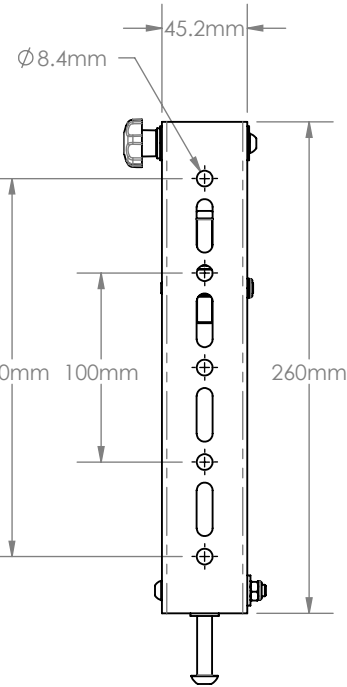

**INTERFACE ARM LEFT**

**INTERFACE ARM RIGHT**

REAR VIEW

REAR VIEW

**B-Tech International Design and Manufacturing Limited**

**B-Tech No:** BT8390-VESA200T

Part of the B-Tech International Group of Companies

**Version:** V1.0

UNLESS OTHERWISE SPECIFIED  
DIMENSIONS ARE IN MILLIMETERS

**Size:** B

**Title:** SYSTEM X - Flat Screen Interface Arms w/Tilt (VESA 200) - Pair

**Scale:** 1:4

**Revision:** 0.1

**Sheet:** 1 of 1