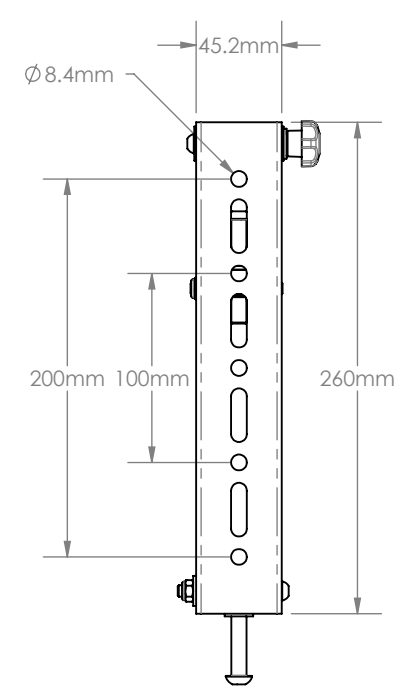

**INTERFACE ARM LEFT**

**INTERFACE ARM RIGHT**

REAR VIEW

REAR VIEW

**B-Tech International Design and Manufacturing Limited**

**B-Tech No:** BT8390-VESA200T

Part of the B-Tech International Group of Companies

**Version:** V1.0

UNLESS OTHERWISE SPECIFIED  
DIMENSIONS ARE IN MILLIMETERS

**Size:** B

**Title:** SYSTEM X - Flat Screen Interface Arms w/Tilt (VESA 200) - Pair

**Scale:** 1:4

**Revision:** 0.1

**Sheet:** 1 of 1