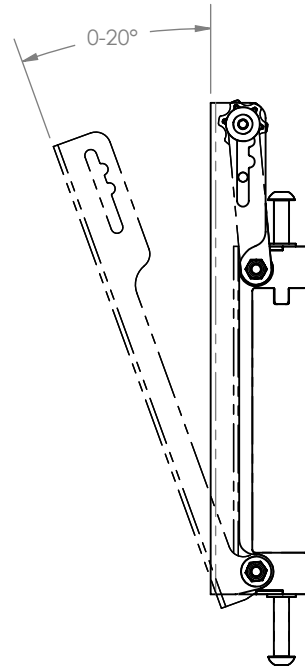

THE INFORMATION CONTAINED IN THIS DRAWING IS THE SOLE PROPERTY OF B-TECH INTERNATIONAL DESIGN AND MANUFACTURING LIMITED, ANY REPRODUCTION IN PART OR WHOLE WITHOUT THE WRITTEN PERMISSION OF B-TECH INTERNATIONAL DESIGN AND MANUFACTURING LIMITED IS PROHIBITED.

**INTERFACE ARM LEFT**

**INTERFACE ARM RIGHT**

REAR VIEW

REAR VIEW

**B-Tech International Design and Manufacturing Limited**

**B-Tech No:** BT8390-VESA200T

Part of the B-Tech International Group of Companies

**Version:** V1.0

UNLESS OTHERWISE SPECIFIED  
DIMENSIONS ARE IN MILLIMETERS

**Size:** B

**Title:** SYSTEM X - Flat Screen Interface Arms w/Tilt (VESA 200) - Pair

**Scale:** 1:4

**Revision:** 0.1

**Sheet:** 1 of 1