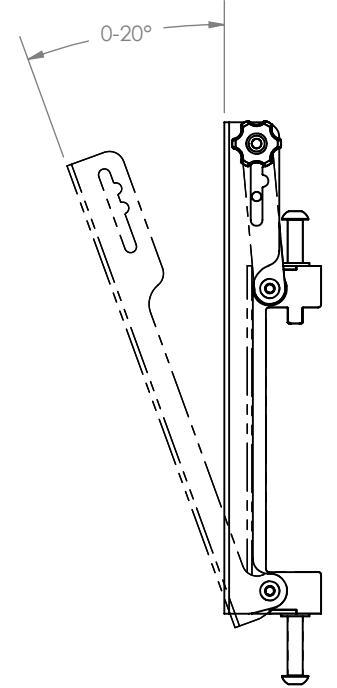

**INTERFACE ARM LEFT**

**INTERFACE ARM RIGHT**

REAR VIEW

REAR VIEW

**B-Tech International Design and Manufacturing Limited**

**B-Tech No:** BT8390-VESA200T

Part of the B-Tech International Group of Companies

**Version:** V1.0

UNLESS OTHERWISE SPECIFIED  
DIMENSIONS ARE IN MILLIMETERS

**Size:** B

**Title:** SYSTEM X - Flat Screen Interface Arms w/Tilt (VESA 200) - Pair

**Scale:** 1:4

**Revision:** 0.1

**Sheet:** 1 of 1