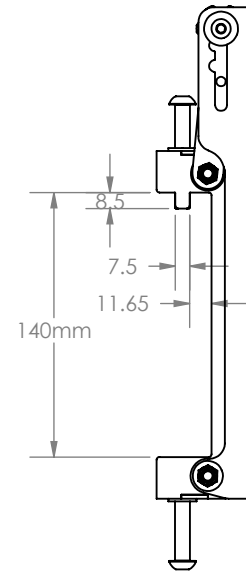

THE INFORMATION CONTAINED IN THIS DRAWING IS THE SOLE PROPERTY OF B-TECH INTERNATIONAL DESIGN AND MANUFACTURING LIMITED, ANY REPRODUCTION IN PART OR WHOLE WITHOUT THE WRITTEN PERMISSION OF B-TECH INTERNATIONAL DESIGN AND MANUFACTURING LIMITED IS PROHIBITED.

**INTERFACE ARM LEFT**

**INTERFACE ARM RIGHT**

REAR VIEW

REAR VIEW

**B-Tech International Design and Manufacturing Limited**

**B-Tech No:** BT8390-VESA200T

Part of the B-Tech International Group of Companies

**Version:** V1.0

UNLESS OTHERWISE SPECIFIED  
DIMENSIONS ARE IN MILLIMETERS

**Size:** B

**Title:** SYSTEM X - Flat Screen Interface Arms w/Tilt (VESA 200) - Pair

**Scale:** 1:4

**Revision:** 0.1

**Sheet:** 1 of 1