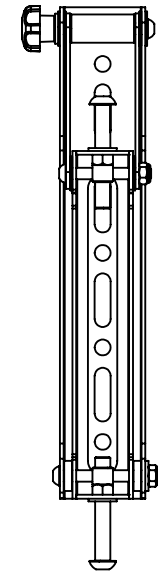

THE INFORMATION CONTAINED IN THIS DRAWING IS THE SOLE PROPERTY OF B-TECH INTERNATIONAL DESIGN AND MANUFACTURING LIMITED, ANY REPRODUCTION IN PART OR WHOLE WITHOUT THE WRITTEN PERMISSION OF B-TECH INTERNATIONAL DESIGN AND MANUFACTURING LIMITED IS PROHIBITED.

**INTERFACE ARM LEFT**

**INTERFACE ARM RIGHT**

REAR VIEW

REAR VIEW

**B-Tech International Design and Manufacturing Limited**

**B-Tech No:** BT8390-VESA200T

Part of the B-Tech International Group of Companies

**Version:** V1.0

UNLESS OTHERWISE SPECIFIED  
DIMENSIONS ARE IN MILLIMETERS

**Size:** B

**Title:** SYSTEM X - Flat Screen Interface Arms w/Tilt (VESA 200) - Pair

**Scale:** 1:4

**Revision:** 0.1

**Sheet:** 1 of 1