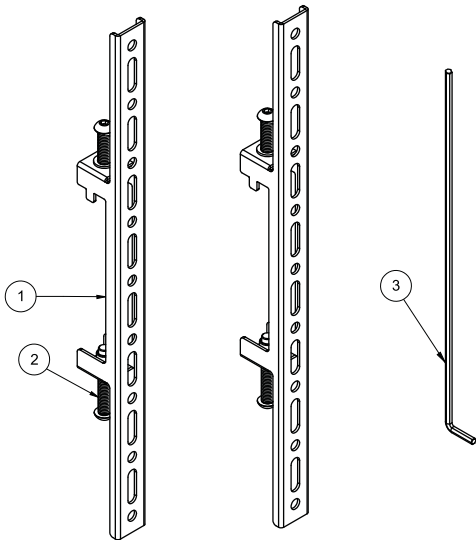

VESA 400 INTERFACE ARMS FOR USE WITH BT8390 MOUNTING RAILS PARTS LIST

This pack contains 1 pair of Interface Arms

PLEASE KEEP THIS FOR FUTURE REFERENCE

PARTS LIST

REF	PART NAME	QTY
1	INTERFACE ARM	2
2	M8 x 55mm HEX SCREW	4
3	5AF HEX KEY	1
REF	INTERFACE KIT	QTY
A	M4 x 12mm SCREW	4
B	M4 x 25mm SCREW	4
C	M4 x 40mm SCREW	4
D	M6 x 16mm SCREW	4
E	M6 x 25mm SCREW	4
F	M6 x 40mm SCREW	4
G	M8 x 16mm SCREW	4
H	M8 x 25mm SCREW	4
I	M8 x 40mm SCREW	4
J	MULTIWASHER	4
K	5mm SPACER	4
L	13mm SPACER	4
M	24mm SPACER	4

Designed to work in conjunction with B-Tech's System X range