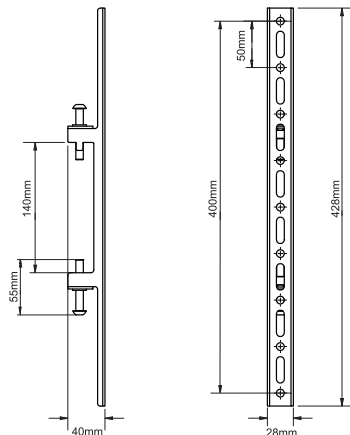

PRODUCT DIMENSIONS

B-TECH AUDIO VIDEO MOUNTS

HEAD OFFICE

B-Tech International Limited

Bennett House, Long March, Daventry, Northants., NN11 4NR, UK

Email: info@btechavmounts.com

www.btechavmounts.com