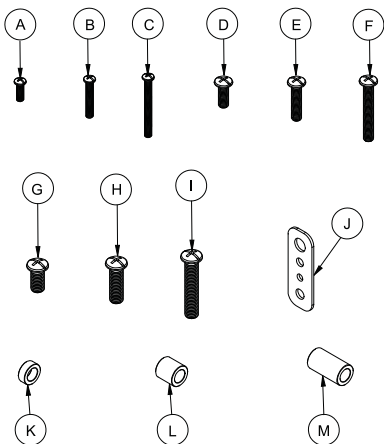

VESA 400 INTERFACE ARMS FOR USE WITH BT8390 MOUNTING RAILS PARTS LIST

This pack contains 1 pair of Interface Arms

PLEASE KEEP THIS FOR FUTURE REFERENCE

PARTS LIST

REF	PART NAME	QTY
1	INTERFACE ARM	2
2	M8 x 55mm HEX SCREW	4
3	5AF HEX KEY	1
REF	INTERFACE KIT	QTY
A	M4 x 12mm SCREW	4
B	M4 x 25mm SCREW	4
C	M4 x 40mm SCREW	4
D	M6 x 16mm SCREW	4
E	M6 x 25mm SCREW	4
F	M6 x 40mm SCREW	4
G	M8 x 16mm SCREW	4
H	M8 x 25mm SCREW	4
I	M8 x 40mm SCREW	4
J	MULTIWASHER	4
K	5mm SPACER	4
L	13mm SPACER	4
M	24mm SPACER	4

Designed to work in conjunction with B-Tech's System X range

PRODUCT DIMENSIONS

B-TECH AUDIO VIDEO MOUNTS

HEAD OFFICE

B-Tech International Limited

Bennett House, Long March, Daventry, Northants., NN11 4NR, UK

Email: info@btechavmounts.com

www.btechavmounts.com