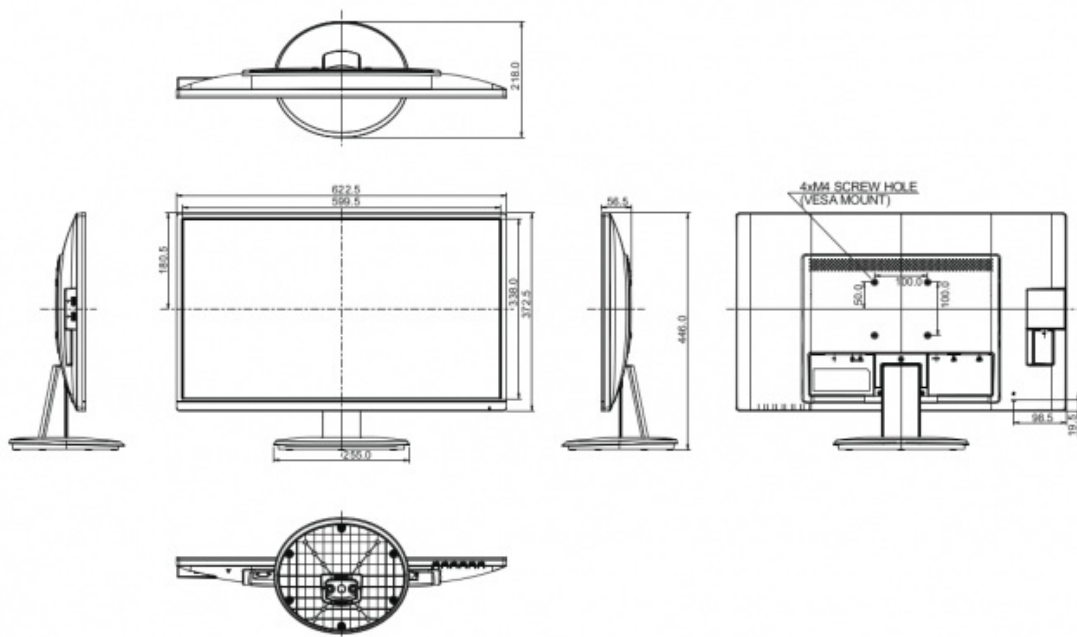

7. DIMENSIONS & WEIGHT

DIMENSIONS W X H X D 622.5 x 446 x 218 mm

WEIGHT 4.4 kg

All trademarks and registered trademarks acknowledged. E & O E. Specification subject to change without notice. All LCD's comply with ISO-9241-307:2008 in connection with pixel defects.