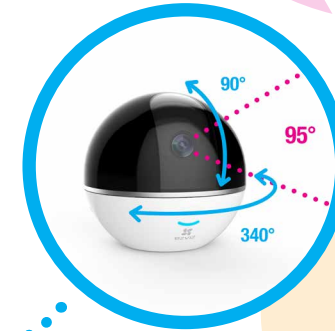

FEATURES

ALWAYS CONNECTED. ALWAYS SAFE.

The C6T has 24/7 HD live streaming. Don't miss a moment of what's happening. Check the app whenever you want.

360° PANORAMIC VIEW

The smart helmet has a Pan/Tilt function. You can see every angle of the room, using your phone as a remote control.

FOLLOW MOTION

The C6T tracks all moving objects using its smart motion sensor. You can record video on an SD card or NVR videorecorder.

PRIVACY WHEN NEEDED

When you activate the privacy mode, the camera moves back into its helmet and immediately stops recording audio and video and disables live viewing.

SEE WHAT'S HAPPENING, EVEN IN THE DARK

The camera automatically switches to night vision when it's dark. You can watch over your baby's sleep without making any noise or check your store or office during the night.

DOWN TO THE LAST DETAIL

Thanks to the 8x digital zoom, you can zoom in on every detail.