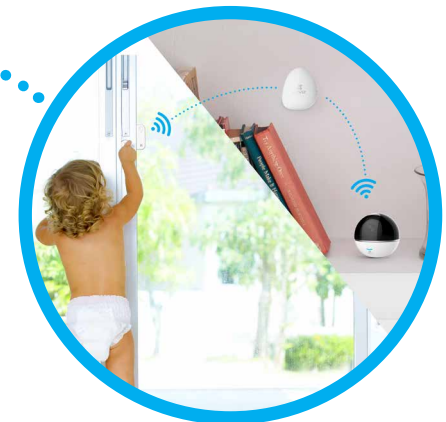

# C6T

**SEAMLESSLY CONNECT TO YOUR HOME, YOUR OFFICE, YOUR STORE. AND COMMUNICATE WITH YOUR FAMILY AND PETS.**

With the C6T you always enjoy peace of mind. The C6T is a Wi-Fi camera that lets you control your home, your store, or your office from almost any angle. Is the baby sound asleep? Is the dog doing okay? Is your store or office secure? Just check the app on your smartphone, wherever you are, whenever you want.

## LISTEN IN AND TALK

The C6T comes with a built-in speaker and microphone. Just open the app and listen in or talk to the room using the speaker when there's an intruder or the dog's sleeping on the sofa.

## STORE AND SHARE IMPORTANT MOMENTS

The camera has an integrated micro SD card slot that supports up to 128 GB of storage. Ideal to keep a funny video of your toddler. You can also store the pictures and videos on the EZVIZ wireless NVR X3 video recorder.

## ONE APP DOES ALL THE WORK

With the easy-to-use EZVIZ app, you can view up to four live video streams at the same time. You can connect all your EZVIZ security devices on one and the same app.