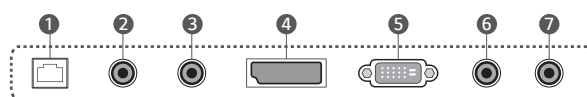

86UM3C

Bottom