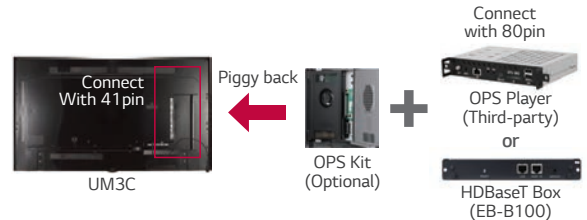

UM3C series supports wireless services for more optimized user experience with built-in Wi-Fi(802.11n). Mirroring supports sharing contents among devices on a Wi-Fi network and Soft AP makes the display operate as a wireless access point for other digital devices.

Highly Reliable Compatibility

Compatibility for Meeting Room

UM3C series ensures secured compatibility with AV control Systems for seamless integration and automated control in meeting rooms, boosting business management efficiency.

Ultra HD Large Display

UM3C Series

Highly Reliable Compatibility

OPS / HDBaseT Connectivity

The UM3C provides an OPS (Open Pluggable Specification) Kit to connect a third-party OPS player or HDBaseT box. Users have the flexibility to choose any media player as long as it complies with the OPS.