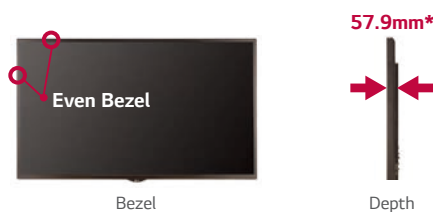

*System on Chip

Sleek Design

Slim Depth & Even Bezel

The slim depth and even bezel allows an easy installation and a perfect fit for a sleek look.

*based on 75UM3C model

Detachable Logo

The detachable logo allows for installation in the desired orientation in landscape or portrait mode.