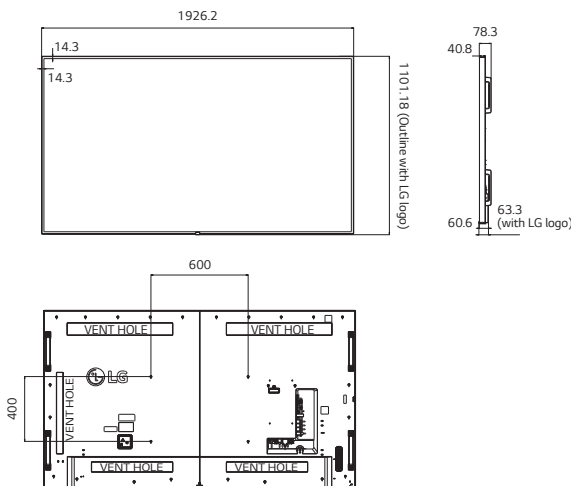

*86UM3C only supports landscape mode.

Connectivity

- 1 LAN
- 2 AUDIO IN
- 3 AUDIO OUT
- 4 DP OUT
- 5 DVI-D IN
- 6 PIXEL SENSOR
- 7 IR & LIGHT SENSOR
- 8 DP IN
- 9 HDMI IN 3
- 10 HDMI IN 2
- 11 HDMI IN 1
- 12 USB 3.0 IN
- 13 SD CARD
- 14 RS-232C IN
- 15 RS-232C OUT

Dimension (unit : mm)

86"

1,926.2 x 1,101.2* x 63.3*mm / 49kg (Without handle)

1,926.2 x 1,101.2* x 78.3*mm (With handle)

*With LG logo

75"

1682.4 x 963.3* x 59.5*mm / 41.5kg (Without Handle)

1682.4 x 963.3* x 73.9*mm (With Handle)