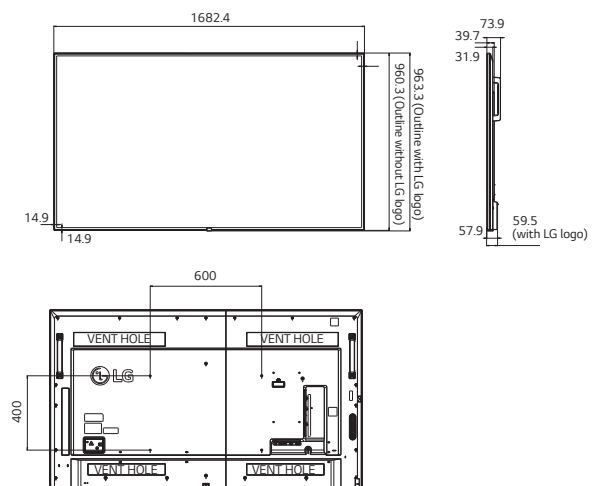

75"

1682.4 x 963.3* x 59.5*mm / 41.5kg (Without Handle)

1682.4 x 963.3* x 73.9*mm (With Handle)

* With LG logo