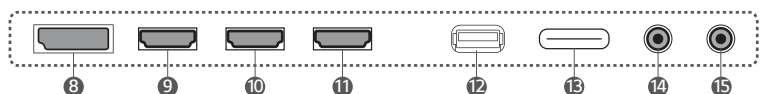

Ultra HD Large Display

UM3C Series

Highly Reliable Compatibility

OPS / HDBaseT Connectivity

The UM3C provides an OPS (Open Pluggable Specification) Kit to connect a third-party OPS player or HDBaseT box. Users have the flexibility to choose any media player as long as it complies with the OPS.

Smart Platform

High-Performance SoC with webOS

Quad Core SoC* can execute several tasks at the same time without a separate media player, saving TCO. Due to its internal memory (8GB), pre-loaded contents are displayed without external inputs. In addition, webOS platform enhances user convenience with intuitive UI and simple app development tools.

*System on Chip

Sleek Design

Slim Depth & Even Bezel

The slim depth and even bezel allows an easy installation and a perfect fit for a sleek look.

*based on 75UM3C model

Detachable Logo

The detachable logo allows for installation in the desired orientation in landscape or portrait mode.

*86UM3C only supports landscape mode.

Connectivity

- 1 LAN
- 2 AUDIO IN
- 3 AUDIO OUT
- 4 DP OUT
- 5 DVI-D IN
- 6 PIXEL SENSOR
- 7 IR & LIGHT SENSOR
- 8 DP IN
- 9 HDMI IN 3
- 10 HDMI IN 2
- 11 HDMI IN 1
- 12 USB 3.0 IN
- 13 SD CARD
- 14 RS-232C IN
- 15 RS-232C OUT

86UM3C

Bottom

Side

75UM3C

Bottom

Side