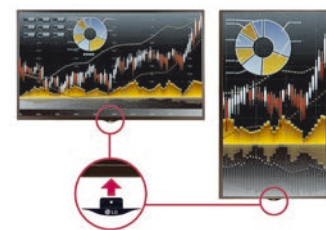

*System on Chip

Sleek Design

Slim Depth & Even Bezel

The slim depth and even bezel allows an easy installation and a perfect fit for a sleek look.

*based on 75UM3C model

Detachable Logo

The detachable logo allows for installation in the desired orientation in landscape or portrait mode.

*86UM3C only supports landscape mode.

Connectivity

- 1 LAN
- 2 AUDIO IN
- 3 AUDIO OUT
- 4 DP OUT
- 5 DVI-D IN
- 6 PIXEL SENSOR
- 7 IR & LIGHT SENSOR
- 8 DP IN
- 9 HDMI IN 3
- 10 HDMI IN 2
- 11 HDMI IN 1
- 12 USB 3.0 IN
- 13 SD CARD
- 14 RS-232C IN
- 15 RS-232C OUT