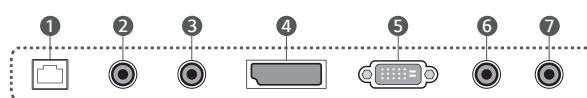

75UM3C

Bottom