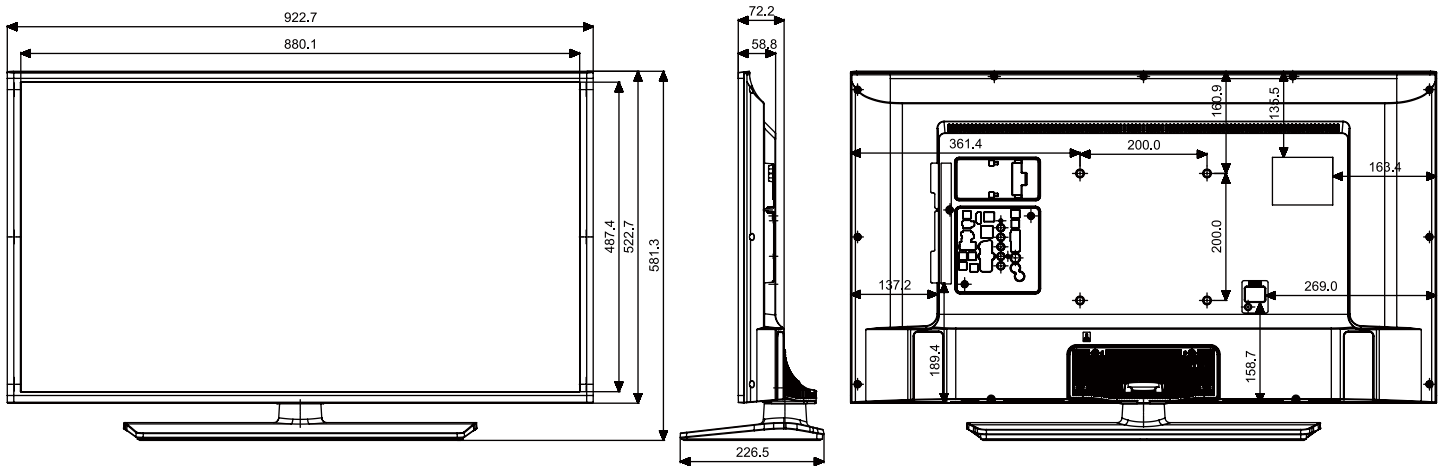

HG40EE590SK

- 1 HDMI IN2
- 2 USB (HDD1.0A/CLONING)
- 3 HDMI IN1
- 4 COMMON INTERFACE
- 5 ANT IN

HOSPITALITY TV
Manufactured under license from Dolby Laboratories. Dolby and the double-D symbol are trademarks of Dolby Laboratories.
For DTS patents, see <http://patents.dts.com>

- 6 HDMI IN2 (ARC)
- 7 HP-ID
- 8 RJP
- 9 DIGITAL AUDIO OUT (OPTICAL)
- 10 DATA

CONNECTORS

1. AV IN
2. USB (HDD1.0A)/CLONING
3. HDMI IN1
4. LAN
5. ANT IN (AIR/CABLE)
6. HDMI IN2 (ARC)
7. HP-ID
8. RJP
9. DIGITAL AUDIO OUT (OPTICAL)
10. DATA