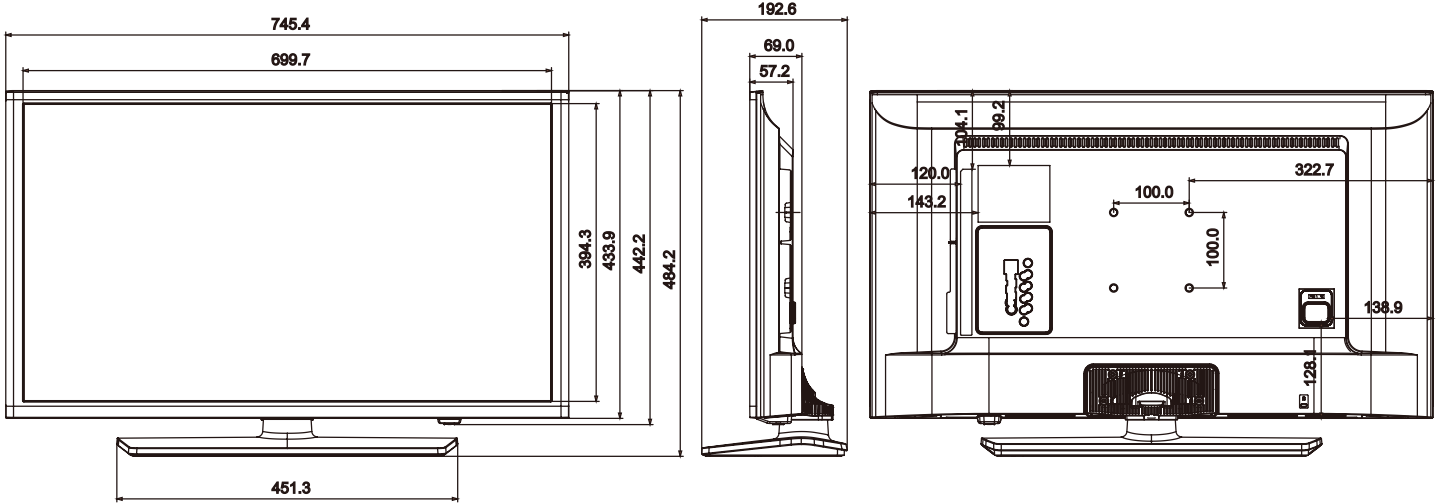

SPECIFICATIONS

HG32EE590FK

- 1 HDMI IN2
- 2 USB (HDD1.0A/CLONING)
- 3 HDMI IN1
- 4 COMMON INTERFACE
- 5 ANT IN

HOSPITALITY TV
Manufactured under license from Dolby Laboratories. Dolby and the double-D symbol are trademarks of Dolby Laboratories.
For DTS patents, see <http://patents.dts.com>

- 6 LAN
- 7 DIGITAL AUDIO OUT (OPTICAL)
- 8 DATA
- 9 RJP
- 10 AV IN
- 11 HP-ID

CONNECTORS

1. HDMI IN2
2. USB (HDD1.0A/CLONING)
3. HDMI IN1
4. COMMON INTERFACE
5. ANT IN (ARC/CABLE)
6. LAN
7. DIGITAL AUDIO OUT (OPTICAL)
8. DATA
9. RJP
10. AV IN
11. HP-ID