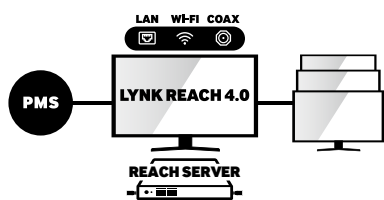

## HIGHLIGHTS

- Elevate content with Direct LED picture quality
- Add ambience to functionality through a slim and stylish design
- Streamline display management with LYNK REACH 4.0 server
- Showcase personal device content via wireless connectivity

## CENTRALIZED DISPLAY MANAGEMENT

Hotels can leverage the centralized LYNK REACH 4.0 platform to manage content across multiple HE590 displays. This includes providing a range of IP- and RF-based channels to expand guests' available content viewing options.