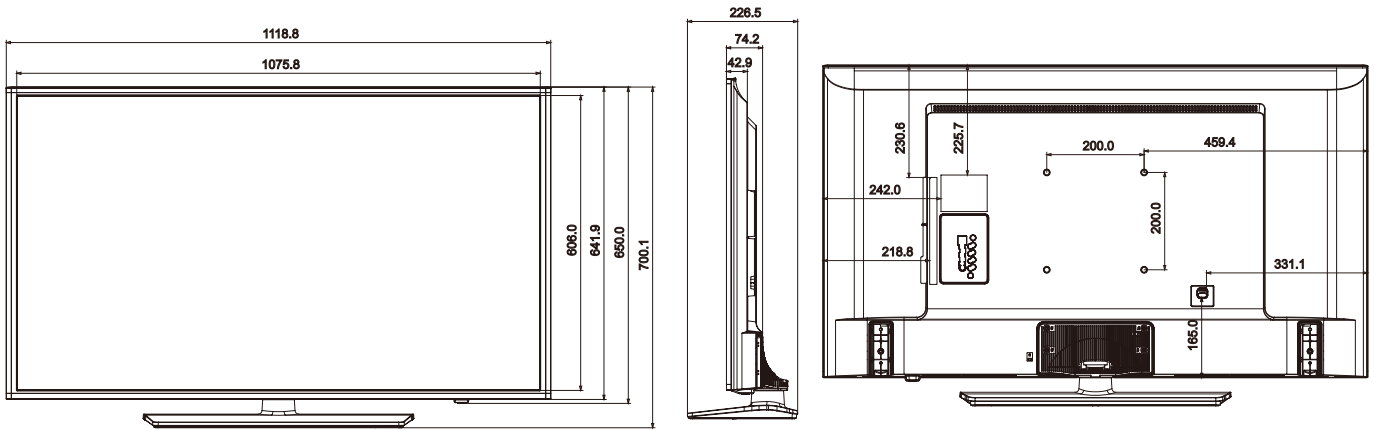

SPECIFICATIONS

HG49EE590HK

1. 1
2. 2
3. 3
4. 4
5. 5

HOSPITALITY TV

Manufactured under license from Dolby Laboratories. Dolby and the Double-D System are trademarks of Dolby Laboratories. For DTS patents, see <http://patents.dts.com>

LAN	AV IN	DIN	
6	10		
DIGITAL AUDIO OUT (OPTICAL)			
7			
DATA			
8			
RJP	9		
			HP-ID
			11

HDMI

CONNECTORS

1. HDMI IN2
2. USB (HDD1.0A/CLONING)
3. HDMI IN1
4. COMMON INTERFACE
5. ANT IN (ARC/CABLE)
6. LAN
7. DIGITAL AUDIO OUT(OPTICAL)
8. DATA
9. RJP
10. AV IN
11. HP-ID

About Samsung Electronics Co., Ltd.

Samsung Electronics Co., Ltd. inspires the world and shapes the future with transformative ideas and technologies. The company is redefining the worlds of TVs, smartphones, wearable devices, tablets, cameras, digital appliances, medical equipment, network systems, and semiconductor and LED solutions. For the latest news, please visit Samsung Newsroom at <http://news.samsung.com>

Hospitality Display

For more information about Samsung Hospitality Displays, visit www.samsung.com/business or www.samsung.com/displaysolutions

Copyright © 2017 Samsung Electronics Co. Ltd. All rights reserved. Samsung is a registered trademark of Samsung Electronics Co. Ltd. Specifications and designs are subject to change without notice. Non-metric weights and measurements are approximate. All data were deemed correct at time of creation. Samsung is not liable for errors or omissions. All brand, product, service names and logos are trademarks and/or registered trademarks of their respective owners and are hereby recognized and acknowledged.

Samsung Electronics Co., Ltd.
416, Maetan 3-dong, Yeongtong-gu, Suwon-si, Gyeonggi-do 443-772, Korea

2018-01