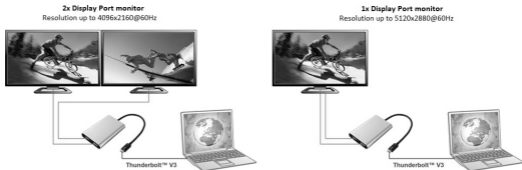

PACKAGE CONTENTS

- i-tec Thunderbolt 3 Dual Display Port Adapter with cable (27 cm)
- Quick Start

SPECIFICATIONS

- 1x Thunderbolt 3 connector, transfer rate up to 40 Gbps
- Graphic interface: 2x Display Port (spec. 1.2):
 - Two monitors max. resolution 4096x2160@60Hz or
 - One monitor max. resolution 5120x2880@60Hz (**connection with monitor is realized through two DP cables**)
- Mode: Extend, Mirror and Primary display
- Supported colours 16 / 32 bit
- Power supply from Thunderbolt 3 bus, no need for external power adapter; max. 15W
- Chipset: DSL6540&TPS65983
- OS: Requires Thunderbolt 3 port – Windows 10 32/64bit, Mac OS X, Chrome OS (Google) with Intel Broadwell Processor and R51 and higher
- Product dimensions: 100 x 60 x 15 mm
- Product weight: 95 g

ADAPTER DESCRIPTION

1. 2x Display Port – for connecting monitors
2. Connecting cable with Thunderbolt 3 connector – for connecting adapter to a notebook, a tablet, a PC or a smartphone with Thunderbolt 3 port

The adapter is equipped with 2x 4K@60Hz Display Port for connecting one or two external monitors or a projector with Display Port interface. Advanced plasma and LCD monitors and TVs can be used as an imaging equipment. Graphics chip that is „the heart“ of the adapter **supports up to 5K (Ultra HD) resolution 5120x2880@60Hz when using only one monitor (connected with two DP cables)**. Use only high quality Display Port cables for connecting the monitor to the adapter. During the additional monitor installation, the screen of the laptop Mac, tablet or PC can flicker, but this is normal.