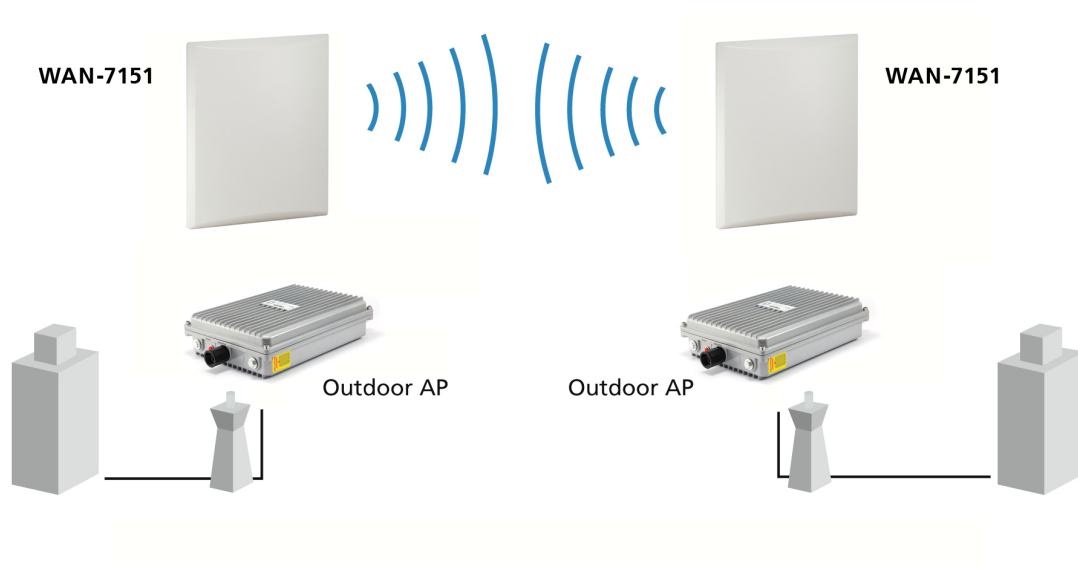

Performance

Return Loss:
? -10

Environment

Temperature (°C):
-30? ~ +60?

Humidity (Non-condensing):
95%@55?

Physical Specifications

Dimensions (W x D x H mm):
330*295*35mm

Weight (g):
904g

Reliability

Survival Wind Speed:
50m/s

Diagram

Order Information

WAN-7151

Package Contents

WAN-7151
Pole Mount Kit
Quick Installation Guide