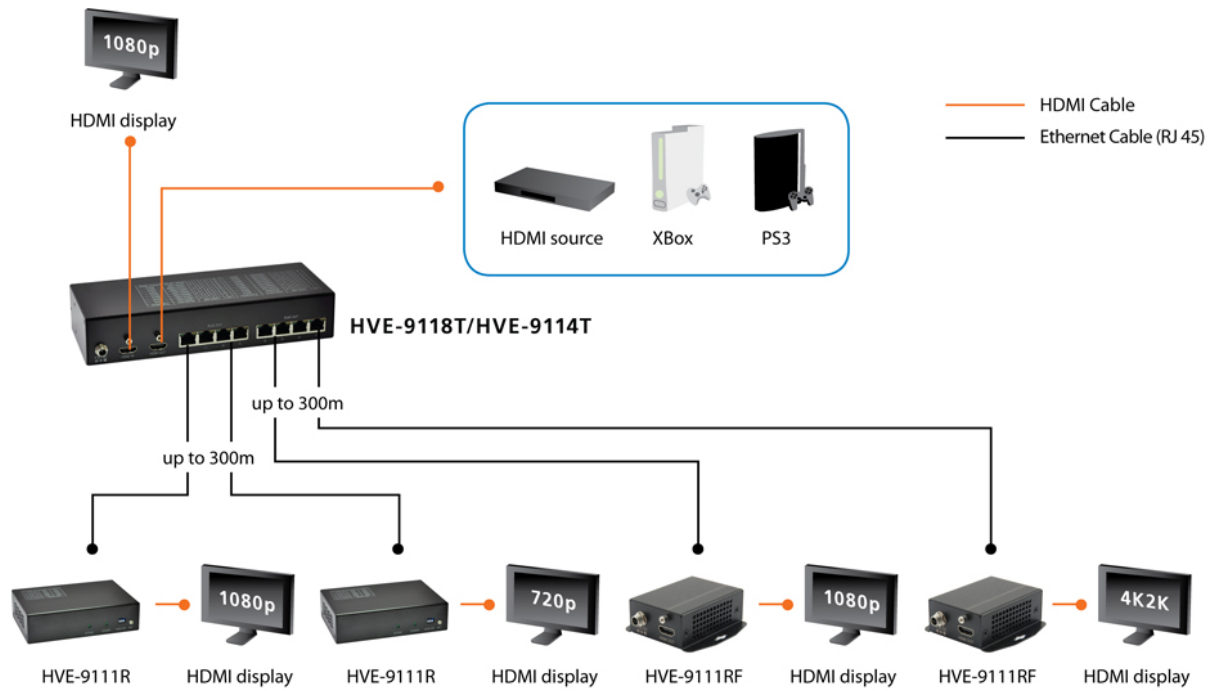

Diagram

Order Information

HVE-9111RF

Package Contents

HVE-9111RF
Power Adapter
Quick Installation Guide

No liability or responsibility for any errors or omissions in the content.
Specifications are subject to change without notice.
All mentioned brand names are registered trademarks and property of their owners.
Copyright © Digital Data Communications GmbH, Germany. All Rights Reserved.