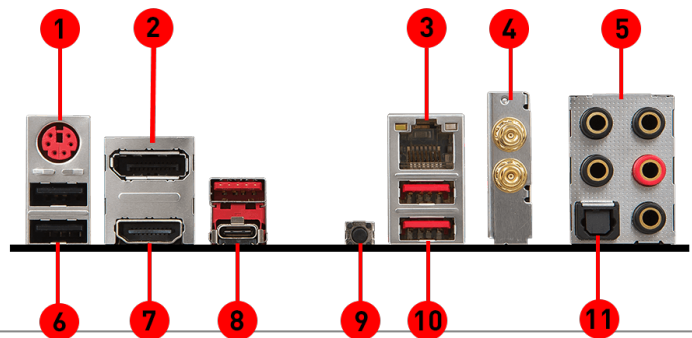

### SPECIFICATIONS

Model Name	Z370I GAMING PRO CARBON AC
CPU support	Supports 8th Gen Intel® Core™ / Pentium® / Celeron® processors
CPU socket	LGA 1151
Chipset	Intel® Z370 Chipset
Graphics Interface	1 x PCI-E 3.0 x16 Slot
Display Interface	DisplayPort, HDMI
Memory support	2 DIMMs, Dual Channel DDR4-4500+(OC)
Storage	4 x SATA 6Gb/s ports, 1 x Turbo M.2 slot
USB 3.1 Gen2	2 x USB 3.1 Gen2 (Type A+C)
USB 3.1 Gen1	4 x USB 3.1 Gen1
USB 2.0	4 x USB 2.0
LAN	Intel® I219-V Gigabit LAN
Wi-Fi/BT	Intel® Wireless-AC 8265, Bluetooth 4.2
Audio	7.1 Channel High Definition Audio with Audio Boost 4
Form Factor	Mini-ITX

### FEATURES

1. Lightning Fast Game experience: 1x TURBO M.2, Intel Optane Memory Ready. LIGHTNING USB 3.1 GEN2
2. AUDIO BOOST 4 with Nahimic 2+: Reward your ears with studio grade sound quality for the most immersive gaming experience
3. DDR4 Boost with STEEL ARMOR: Fully isolated, shielded and optimized DDR4 PCB design to give your DDR4 memory a performance boost.
4. GAMING LAN and Wireless support, powered by Intel®: The best online gaming experience with lowest latency and bandwidth management.
5. VR Ready: Best virtual reality game experience without latency, reduces motion sickness
6. Military Class 5, Guard-Pro: Latest evolution with high quality Japanese components for best protection and efficiency
7. In-Game Weapons: Game Boost, GAMING Hotkey, X-Boost, WTFast
8. EZ Debug LED: Easiest way to troubleshoot

### REAR CONNECTORS

- |                            |                          |
|----------------------------|--------------------------|
| 1. Keyboard / Mouse        | 8. USB 3.1 Gen2 Type-A/C |
| 2. DisplayPort             | 9. Clear CMOS Button     |
| 3. Intel® Gigabit LAN      | 10. USB 3.1 Gen1         |
| 4. Intel Wi-Fi & Bluetooth | 11. Optical S/PDIF-Out   |
| 5. Golden Audio Connectors |                          |
| 6. USB 2.0                 |                          |
| 7. HDMI                    |                          |