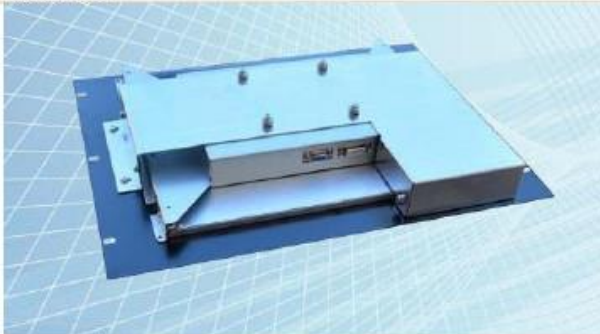

Monitor 17" Rack Mount (High 8U) or Panel Monitor. Available in Standard version or in Touch version (I-CASE MONI-TOU)

Features

- LCD Panel 17" 4/3
- Resolution 1280 x 1024 pixel
- 12V Power Supply (AC/DC Included)
- VGA and DVI Input
- Resistive Touch Screen USB Interface

FRONT VIEW ▲

REAR VIEW ▲

Specifications

Front Bezel	Steel Black Color RAL9005 Opaque Optional White RAL7035
LCD Panel	Display Type 17" WXGA TFT LCD Resolution 1280 x 1024 Pixel Brightness 250 cd/m2 Contrast Ratio 1000:1 Viewing Angle 170° (H) 160°(V) Display Color 16.7M Colors
Temperature	Storage (-20 to 65°C)
Humidity	Operating (0°C to 40°C) (80% humidity, no condensing)
I/O Interface	VGA 15 Pins D-SUB and DVI
Touch	Resistive Touch Screen USB Interface
Power Supply	12VDC AC/DC 100-240VAC to 12VDC Included
Dimensions	479 mm(W) 354.9 mm (H) 49.5 mm (D)
Net Weight	4.8 Kg