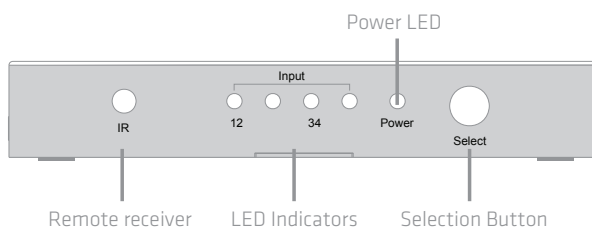

Features:

- Supports both mechanical and intelligent switching
- Supported resolutions up to: 4096 x 2160p at 60Hz
- Supports Full 3D
- HDCP pass through
- Supports compressed audio such as DTS® Digital, Dolby® Digital
- EDID bypass
- Supports CEC function

Input:

- 4 x HDMI™ Female

Output:

- 1 x HDMI™ Female

Other info:

- Box size: 180 x 137 x 80mm
- Device size: 122 x 50 x 20 mm
- Device Weight: 150 gr.
- Meets ROHS, FCC, and CE EMI requirements
- Made in China

senseVISION

CONNECT AND DO MORE

Disclaimer:
While we endeavor to provide the most accurate, up-to-date information available, the content on this document may be out of date or include omissions, inaccuracies or other errors. Therefore Club 3D does not accept any rights claimed on the content of this document. Please refer to a full overview of our Legacy Terms and Conditions on www.club-3d.com. All other brand names are trademarks or registered trademarks and are the property of their respective owners. All content is subject to change without prior notice.