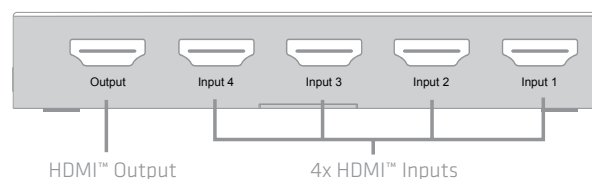

Input:

- 4 x HDMI™ Female

Output:

- 1 x HDMI™ Female

Other info:

- Box size: 180 x 137 x 80mm
- Device size: 122 x 50 x 20 mm
- Device Weight: 150 gr.
- Meets ROHS, FCC, and CE EMI requirements
- Made in China