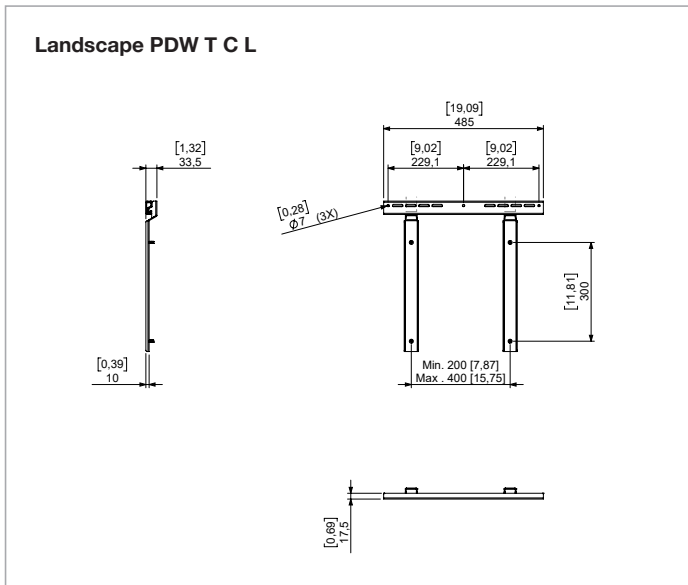

Wall Mount PDW C L/P

Wall mount for Large Format Displays C Series

Seamless super slim wall mount -
landscape and portrait orientation

Perfectly complementing the slim and elegant design of the NEC C Series large format displays, the wall mount serves to position the display directly against the wall for a sleek and minimalist finish. Available in two variants, the wall mount accommodates both landscape and portrait orientation.

Landscape PDW T C L

Landscape PDW T C L

Portrait PDW T C P

Delivering Genuine Benefits

- **Attractive slim-line integration** – achieve the perception of the screen placed directly against the wall as the mount snuggles seamlessly to the back of the display.
- **Ease of use** – its simplicity of design and function offers supreme integration benefits with just a single model to fit all C Series Display sizes and a locking system for improved safety.
- **Cost efficient design** – the simple mount design offers a favourable price point whilst making no compromise to robustness.

Technical Drawings

Technical Specifications

PRODUCT INFORMATION	
ORDER CODES	
Landscape	100014861
Portrait	100014862
MECHANICALS	
Orientation	Landscape & Portrait
Weight L / P [Kg]	2,1 / 2,5
Vesa standards [mm]	300 x 300
Min. depth [mm]	10
Max. weight capacity [kg]*	30
SHIPPING DIMENSIONS [mm]	
Landscape	710 x 85 x 50
Portrait	710 x 85 x 50
SHIPPING WEIGHT [kg]	
Landscape	2,8
Portrait	3
SHIPPING CONTENT	
Landscape	1 x Horizontal wall plate, 1 x Lock plate, 2 x Vertical VESA bars , 4 x M6x16 Screws
Portrait	1 x Horizontal wall plate, 1 x Lock plate, 2 x Vertical VESA bars , 4 x M6x16 Screws
SUPPORTED DISPLAYS	43", 50" and 55" NEC Large Format Displays C Series
WARANTY	3 years