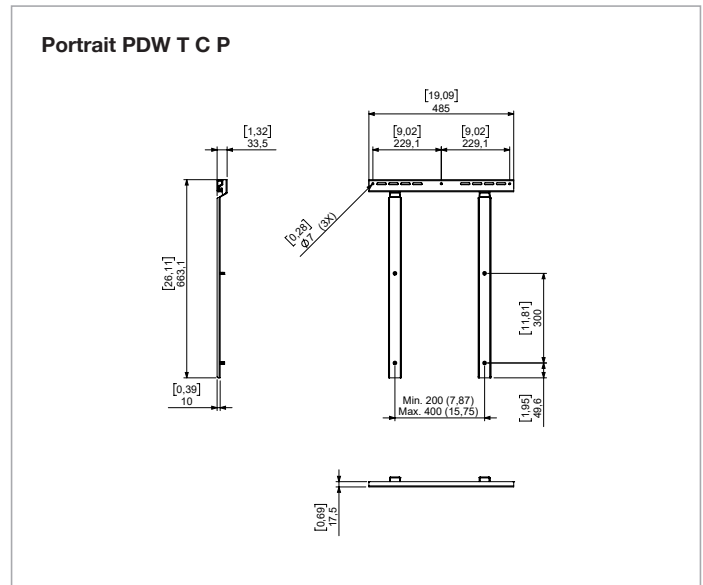

Wall Mount PDW C L/P

Wall mount for Large Format Displays C Series

Seamless super slim wall mount -
landscape and portrait orientation

Perfectly complementing the slim and elegant design of the NEC C Series large format displays, the wall mount serves to position the display directly against the wall for a sleek and minimalist finish. Available in two variants, the wall mount accommodates both landscape and portrait orientation.

Landscape PDW T C L

Landscape PDW T C L

Portrait PDW T C P

Delivering Genuine Benefits

- **Attractive slim-line integration** – achieve the perception of the screen placed directly against the wall as the mount snuggles seamlessly to the back of the display.
- **Ease of use** – its simplicity of design and function offers supreme integration benefits with just a single model to fit all C Series Display sizes and a locking system for improved safety.
- **Cost efficient design** – the simple mount design offers a favourable price point whilst making no compromise to robustness.

Technical Drawings

Technical Specifications

PRODUCT INFORMATION	
ORDER CODES	
Landscape	100014861
Portrait	100014862
MECHANICALS	
Orientation	Landscape & Portrait
Weight L / P [Kg]	2,1 / 2,5
Vesa standards [mm]	300 x 300
Min. depth [mm]	10
Max. weight capacity [kg]*	30
SHIPPING DIMENSIONS [mm]	
Landscape	710 x 85 x 50
Portrait	710 x 85 x 50
SHIPPING WEIGHT [kg]	
Landscape	2,8
Portrait	3
SHIPPING CONTENT	
Landscape	1 x Horizontal wall plate, 1 x Lock plate, 2 x Vertical VESA bars , 4 x M6x16 Screws
Portrait	1 x Horizontal wall plate, 1 x Lock plate, 2 x Vertical VESA bars , 4 x M6x16 Screws
SUPPORTED DISPLAYS	43", 50" and 55" NEC Large Format Displays C Series
WARANTY	3 years