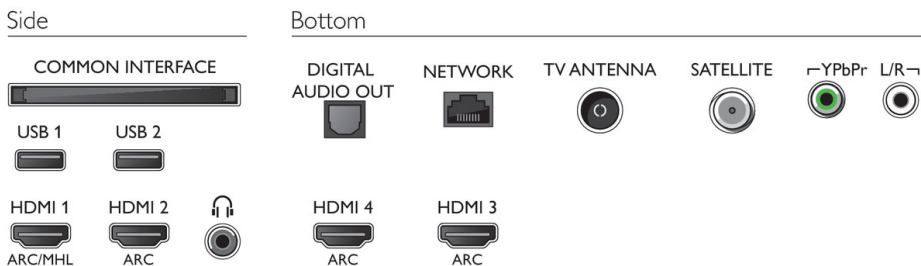

Connections

Issue date 2019-01-18

Version: 10.0.1

12 NC: 8670 001 51805
EAN: 87 18863 01508 7

© 2019 Koninklijke Philips N.V.
All Rights reserved.

Specifications are subject to change without notice.
Trademarks are the property of Koninklijke Philips N.V.
or their respective owners.

www.philips.com

* EPG and actual visibility (up to 8 days) is country- and operator-dependent.
* Android App offerings vary per country. For more details please visit your local Google Play Store.
* Energy consumption in kWh per year based on the power consumption of the television operating 4 hours per day for 365 days. The actual energy consumption will depend on how the television is used.
* The TV supports DVB reception for 'Free to air' broadcast. Specific DVB operators may not be supported. An up to date list can be found in the FAQ section of the Philips support website. For some operators Conditional Access and subscription are required. Contact your operator for more information.
* Philips TV Remote app and related functionalities vary per TV model, operator and country, as well as smart device model and OS. For more details please visit: www.philips.com/TVRemoteapp.
* Smart TV app availability varies per TV model and country. For more details please visit: www.philips.com/smarttv.
* USB recording for digital channels only, recordings may be limited by broadcast copy protection (CI+). Country and channel restrictions may apply.
* Please note that your Amazon Apps may not always be available in your country. (Currently Amazon apps works only in the UK, Germany and Austria)
* This television contains lead only in certain parts or components where no technology alternatives exist in accordance with existing exemption clauses under the RoHS Directive.
* Its functionality is subject to ChromeCast built-in apps and smart devices. For more details, please visit ChromeCast built-in product pages.
* Google Assistant built in will come as a software update for 2018 Android TVs.