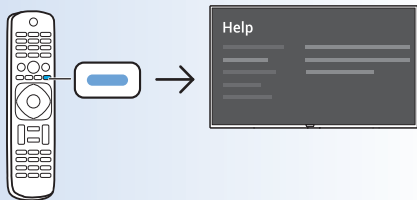

43" (108 cm) 200x200 mm M6

50" (126 cm) 200x200 mm M6

55" (139 cm) 300x200 mm M6

65" (164 cm) 400x200 mm M6

All registered and unregistered trademarks are property of their respective owners.
Specifications are subject to change without notice.
Philips and the Philips' shield emblem are trademarks of Koninklijke Philips N.V.
and are used under license from Koninklijke Philips N.V.
2018 © TP Vision Europe B.V. All rights reserved.