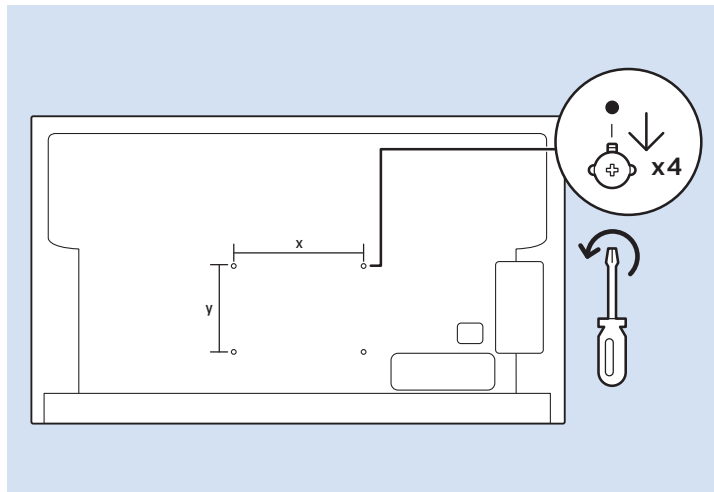

43" (108 cm) 200x200 mm M6

50" (126 cm) 200x200 mm M6

55" (139 cm) 300x200 mm M6

65" (164 cm) 400x200 mm M6

All registered and unregistered trademarks are property of their respective owners.
Specifications are subject to change without notice.
Philips and the Philips' shield emblem are trademarks of Koninklijke Philips N.V.
and are used under license from Koninklijke Philips N.V.
2018 © TP Vision Europe B.V. All rights reserved.