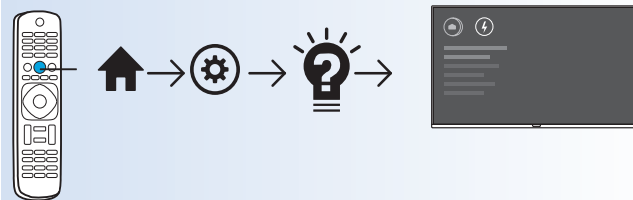

43" (108 cm) 200x200 mm M6

50" (126 cm) 200x200 mm M6

55" (139 cm) 300x200 mm M6

65" (164 cm) 400x200 mm M6

All registered and unregistered trademarks are property of their respective owners.
Specifications are subject to change without notice.
Philips and the Philips' shield emblem are trademarks of Koninklijke Philips N.V.
and are used under license from Koninklijke Philips N.V.
2018 © TP Vision Europe B.V. All rights reserved.