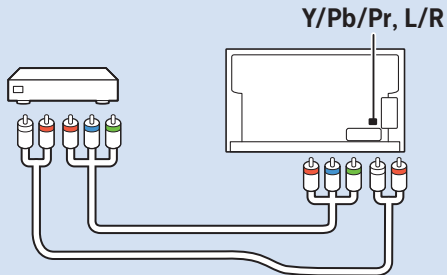

Network - Wired

Computer - HDMI

USB Flash Drive

USB Hard Drive

Multimedia Player (UHD Video source)

Video Player - YPbPr, L/R

Video Player - CVBS, L/R

VESA (x, y)