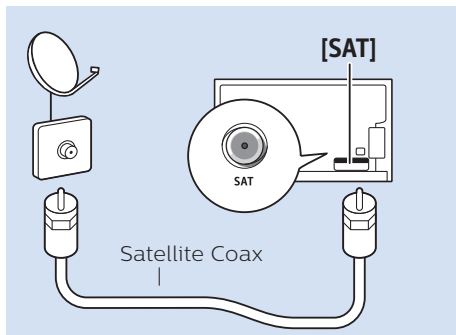

6

7

7

Home Theatre System - HDMI 1 ARC

Digital Audio System - OPTICAL

Headphones

MHL

Network - Wireless