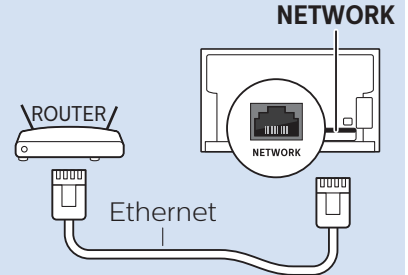

6

7

7

Home Theatre System - HDMI 1 ARC

Digital Audio System - OPTICAL

Headphones

MHL

Network - Wireless

Network - Wired

Computer - HDMI

USB Flash Drive

USB Hard Drive

Multimedia Player (UHD Video source)

Video Player - YPbPr, L/R

Video Player - CVBS, L/R

VESA (x, y)