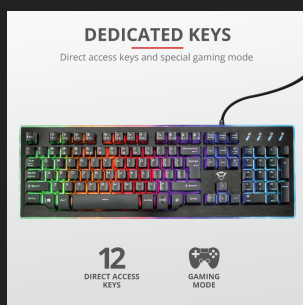

PRODUCT PICTORIAL 4