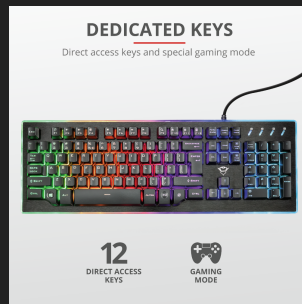

## COMPATIBILITY

---

<b>Compatible Device Types</b>	Gaming console, laptop, pc	<b>Compatible Consoles</b>	PS4, Xbox One
<b>Compatible Software Platforms</b>	Chrome OS, Mac OS, Windows		

**PRODUCT VISUAL 1**

**PRODUCT PICTORIAL 1**

**PRODUCT PICTORIAL 2**

**PRODUCT PICTORIAL 3**

**PRODUCT PICTORIAL 4**

**PRODUCT ESHOT 1**

**LIFESTYLE VISUAL 1**

**PRODUCT TOP 1**

**PRODUCT VISUAL 2**