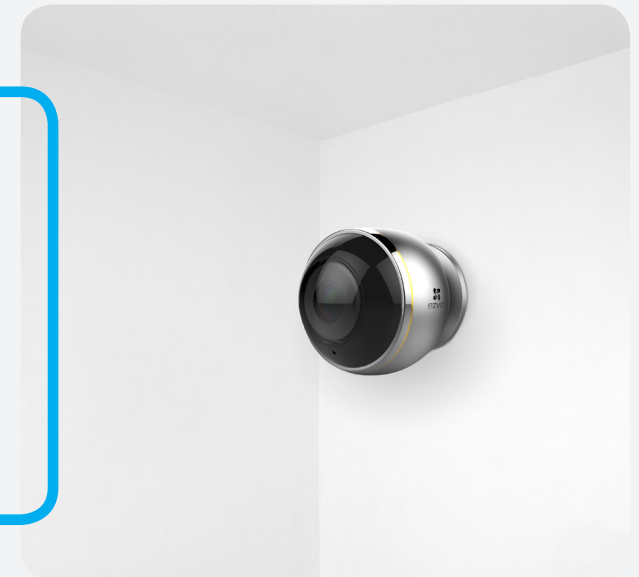

SEE THE WORLD THE WAY YOU WANT

Depending on your needs, select the preferred viewing mode like fisheye panorama, expanded view, split screen and quad-split screen. If 360-degree panoramic is not suitable for the area you want to cover, you can always split the screen into two or four views.