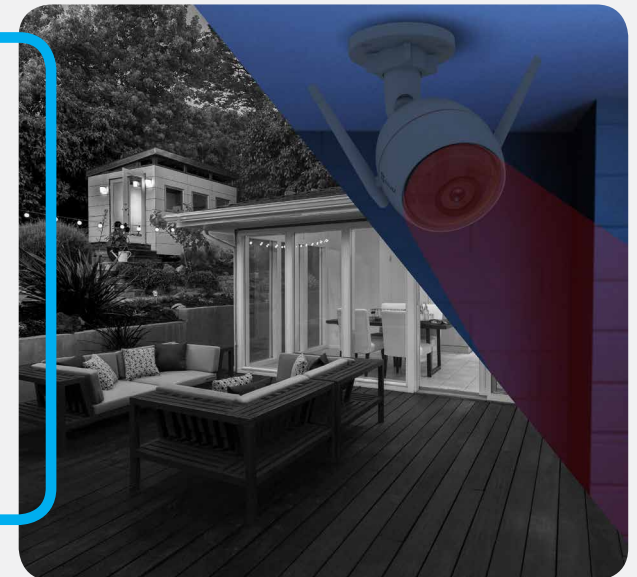

Husky Air

**SEAMLESSLY CONNECT TO YOUR
OUTDOOR PROPERTY.**

With the EZVIZ Husky Air, you always enjoy peace of mind. The Husky Air is an outdoor Wi-Fi camera designed for the outdoor security of your office, your store, your parking or your entrance when you're not there. It is equipped with a built-in strobe light and siren to scare off unwanted intruders. It also has two antennas for maximum Wi-Fi and two-way audio. Thanks to the night vision, you can see what's going on, even at night. Just check the app on your smartphone, wherever you are, whenever you want.

Includes a mounting kit for walls and ceilings

Weatherproof, dustproof

Always secure, come rain or shine

Easy-to-use app

Crisp lay-out, user-friendly features

ABOUT EZVIZ

EZVIZ helps you app your life. Right from the palm your hand, you connect visually to your home or your work. Welcome to the smart home and business!

FEATURES

ALWAYS CONNECTED. ALWAYS SAFE

The Husky Air outdoor camera has 24/7 HD live streaming. Check in on your property via the app, whenever you want.

BUILT-IN STROBE LIGHT AND SIREN

The Husky Air is your active line of defense. When an intruder is detected, the camera immediately sends you a notification on your mobile and sets off a bright strobe and a loud siren.

SEE WHAT'S HAPPENING, EVEN IN THE DARK

Even in total darkness you see what's happening. The camera automatically switches to a sharp monochrome video stream when it's dark. Thanks to this night vision, you get clear, detailed images at ranges up to 98.4 feet (30 meters). You can check the surroundings of your store, your parking or your garden during the night.