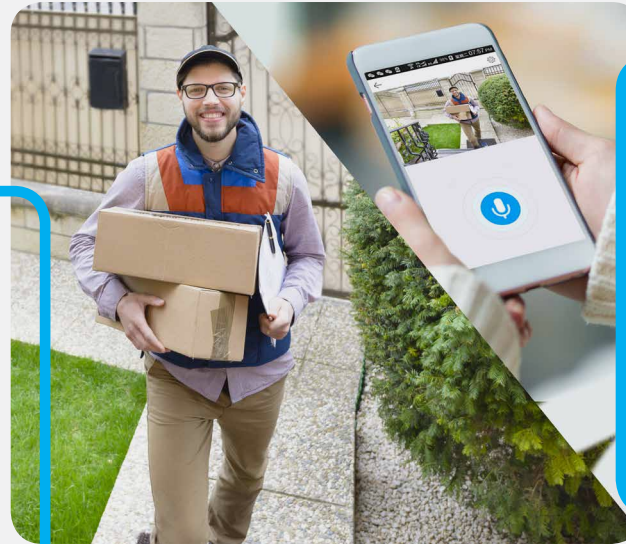

Includes a mounting kit for walls and ceilings

Weatherproof, dustproof

Always secure, come rain or shine

Easy-to-use app

Crisp lay-out, user-friendly features

ABOUT EZVIZ

EZVIZ helps you app your life. Right from the palm your hand, you connect visually to your home or your work. Welcome to the smart home and business!

FEATURES

ALWAYS CONNECTED. ALWAYS SAFE

The Husky Air outdoor camera has 24/7 HD live streaming. Check in on your property via the app, whenever you want.

BUILT-IN STROBE LIGHT AND SIREN

The Husky Air is your active line of defense. When an intruder is detected, the camera immediately sends you a notification on your mobile and sets off a bright strobe and a loud siren.

SEE WHAT'S HAPPENING, EVEN IN THE DARK

Even in total darkness you see what's happening. The camera automatically switches to a sharp monochrome video stream when it's dark. Thanks to this night vision, you get clear, detailed images at ranges up to 98.4 feet (30 meters). You can check the surroundings of your store, your parking or your garden during the night.

LISTEN IN AND TALK

Thanks to the built-in two-way audio, you will not be a mere observer but you are able to interact. Just open the EZVIZ app, start the communication and decide whether you want to scare off an intruder or talk with your colleagues at work or the visitor at your entrance.