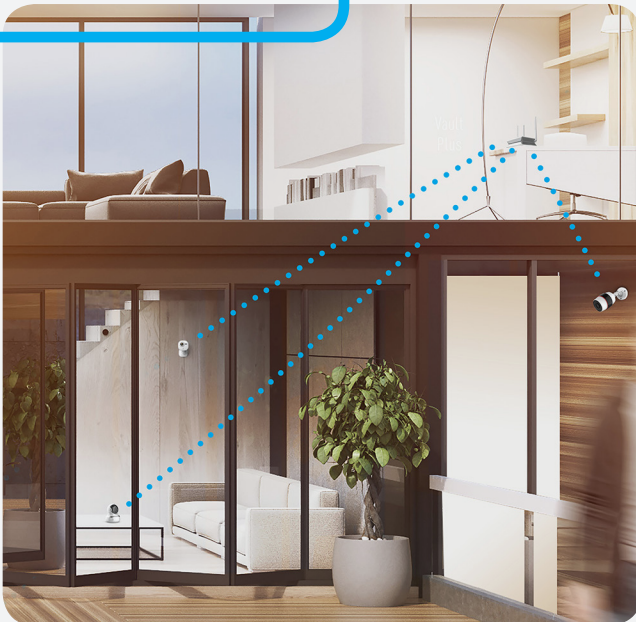

WIDE COVERAGE

The Vault Plus has a wireless range of up to 100 metres and can go through maximum 3 walls.