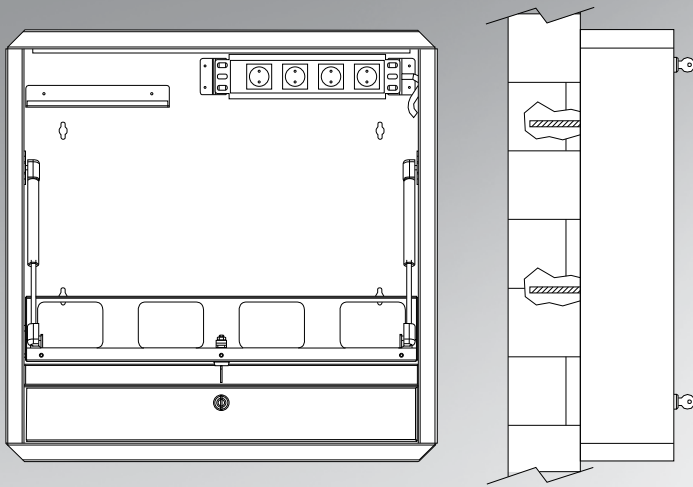

Safety Box

for notebook and accessories

Suitable for interactive Whiteboard (IWB)

Notebook safety box: a real safe

The wall mount Notebook Safety/Security Box by TECHLY PROFESSIONAL is the ideal solution to store and protect your Notebook in a school - or conference room environment or similar. This is the indispensable complement for interactive whiteboards (IWB).

MADE IN ITALY produced in compliance
with the ISO 9001:2008 standard

TECHLY
PROFESSIONAL

WWW.TECHLY.COM

Features:

- Wall mount Notebook safety/security cabinet, provides secure storage for most notebooks up to 19" and accessories (mouse/cables/power supply), ideal for schools and conference room environments.
- Flap 54 x43 cm with double hinge and two gas pistons for safety use.
- The folding shelf can be used as a support for the notebook and is equipped with a fixing band for securing the device before closing.
- Lower compartment for storage of power supply and connection cables.
- Internal shelf for markers, remote controls and mouse; ready for installing a 10" power strip; protective pads inside.
- Equipped with security key lock (model ICRLIM01) or high-end tubular key (model ICRLIM02).
- Structure in epoxy painted steel, thickness 1.5 mm, color gray RAL 7035

Dimension

- Width: 59.6 cm
- Height: 59.6 cm
- Depth with door closed: 12.7 cm
- Depth with door opened: 54.5 cm
- Depth with second compartment opened: 18.5 cm
- Depth internal shelf: 6 cm
- Size notebook shelf: 54 x 43 cm

code	L mm	D mm	H mm	color
ICRLIM01	596	127	596	grey
ICRLIM02	596	127	596	grey

Recommended accessories:

P/N: I-CASE M10-4
Power strip 10" 4 UNEL sockets

Features:

- Power strip 10" 4 UNEL sockets and 16A plug CEI23-16
- Power cable H05VV-F 3G 1.5mm² - 2m
- With overload protection
- Voltage supported: 220-250 Vac 16A
- Maximum load capacity: 3.5Kw
- Dimension: 262 x 44.4 x62 mm