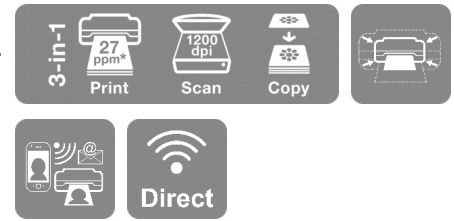

Expression Home XP-255

DATASHEET / BROCHURE

Save money, space and time with this small-in-one featuring Wi-Fi Direct, individual inks and mobile printing.

Looking for an affordable, stylish and easy-to-use printer? This one is sure to tick all the boxes, plus it's compact, produces high-quality prints and is capable of mobile printing with Wi-Fi, Wi-Fi Direct and a range of compatible apps.

Stylish small-in-one

Don't let a printer impact your decor - our stylish and compact small-in-one range is designed to integrate into the home. This affordable model efficiently uses your space combining printing, scanning and copying facilities in one unit.