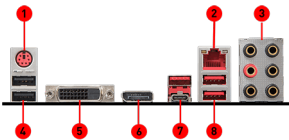

msi

MOTHERBOARD

B360 GAMING PLUS

GAME IN STYLE

SPECIFICATIONS

Model Name	B360 GAMING PLUS
CPU Support	Supports 8th Gen Intel® Core™ / Pentium® Gold / Celeron® processors
CPU Socket	LGA 1151
Chipset	Intel® B360 Chipset
Graphics Interface	2 x PCI-E 3.0 x16 slots, Supports 2-way CrossFire
Display Interface	DisplayPort, DVI-D - Requires Processor Graphics
Memory Support	4 DIMMs, Dual Channel DDR4 up to 2666MHz
Expansion Slots	4 x PCI-E x1 slots
Storage	1 x Turbo M.2 slot, supports Intel® Optane™ Technology 5 x SATA 6Gb/s
USB ports	2 x USB 3.1(Gen2, A+C) + 4 x USB 3.1 (Gen1) + 6 x USB 2.0
LAN	Intel® I219-V Gigabit LAN
Audio	8-Channel(7.1) HD Audio with Audio Boost
Form Factor	ATX

CONNECTIONS

1. PS/2 Combo Port
2. LAN Port
3. HD Audio Connectors
4. USB 2.0 Port
5. DVI-D
6. DisplayPort
7. USB 3.1 Gen2 Type A + C
8. USB 3.1 Gen1

FEATURES

MYSTIC LIGHT and SYNC

Personalize your PC with 16.8 million colors / 17 effects, controlled in one click!

Turbo M.2

Running at PCI-E Gen3 x4 maximizes performance for NVMe based SSDs.

Audio Boost

Reward your ears with studio grade sound quality for the most immersive audio experience

Intel Turbo USB 3.1 Gen2

Powered by Intel, ensure an uninterrupted connection with more stability and fastest USB speeds.