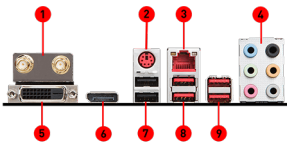

SPECIFICATIONS

Model Name	B360I GAMING PRO AC
CPU Support	Supports 8th Gen Intel® Core™ / Pentium® Gold / Celeron® processors
CPU Socket	LGA 1151
Chipset	Intel® B360 Chipset
Graphics Interface	1 x PCI-E 3.0 x16 slot
Display Interface	DisplayPort, DVI-D - Requires Processor Graphics
Memory Support	2 DIMMs, Dual Channel DDR4 up to 2666MHz
Storage	2 x M.2 slots, supports Intel® Optane™ Technology 4 x SATA 6Gb/s
USB ports	2 x USB 3.1 (Gen2) + 4 x USB 3.1 (Gen1) + 4 x USB 2.0
LAN	10 / 100 / 1000 Gigabit LAN
WiFi / Bluetooth	Intel® Wireless-AC 9462, Bluetooth 5.0
Audio	8-Channel(7.1) HD Audio with Audio Boost
Form Factor	Mini-ITX

CONNECTIONS

1. Wireless / Bluetooth
2. PS/2 Combo Port
3. LAN Port
4. HD Audio Connectors
5. DVI-D
6. Display Port
7. USB 2.0 Ports
8. USB 3.1 Gen1 Ports
9. USB 3.1 Gen2 Ports

FEATURES

Twin Turbo M.2

With 2 x M.2 slots. Running at PCI-E Gen3 x4 maximizes performance for NVMe based SSDs

Mystic Light RGB

Personalize your PC with 16.8 million colors / 10 effects controlled in one click with MYSTIC LIGHT APP or a mobile device.

Intel Turbo USB 3.1 Gen2

Powered by Intel, ensure an uninterrupted connection with more stability and fastest USB speeds.