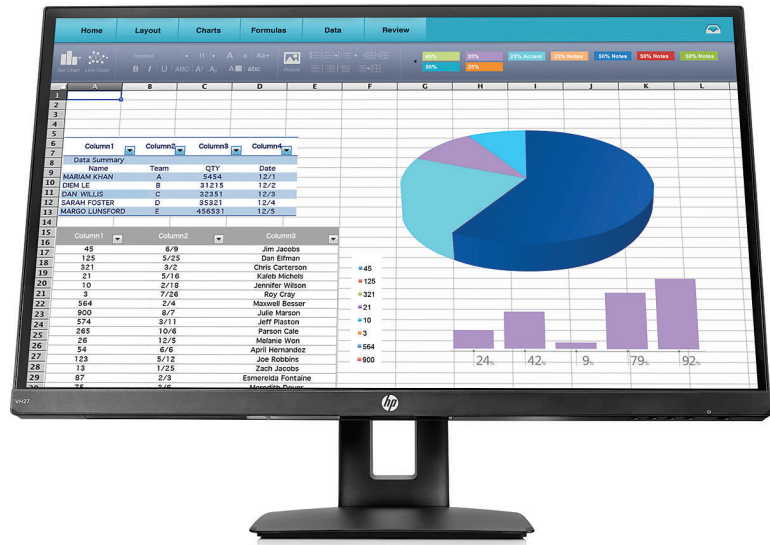

# HP VH27 68.58 cm 27" Monitor

## Striking, economical display

Increase productivity on the HP VH27 68.58 cm (27") Monitor with 4-way ergonomics and a large, FHD screen.

### Expansive screen size and crisp views

- See everything in detail with sharp 1920 x 1080 Full HD resolution<sup>1</sup>, and maximize your view on a large 68.58 cm (27") diagonal screen with an IPS panel and sleek 3-sided micro-edge bezels for a virtually seamless dual-display arrangement.

### Adjustable comfort features

- Work with personalized comfort and achieve optimal productivity through customizable tilt, swivel, pivot, and 100mm height adjustments.