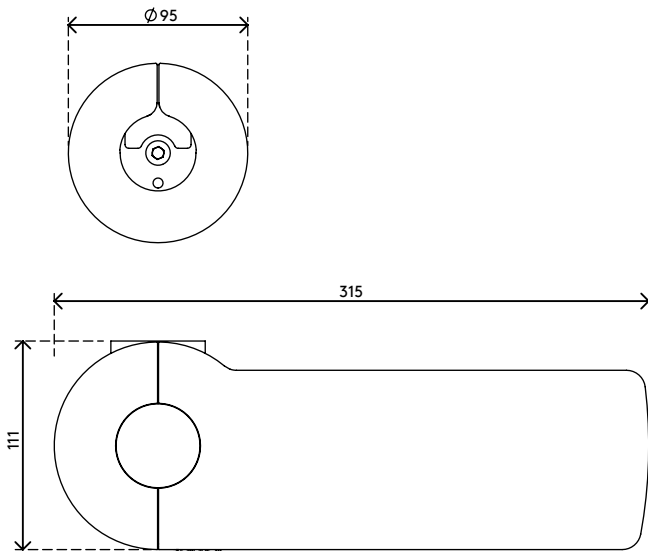

viewlite

Viewlite link USB-C docking station EUR - bureau 812

2018/04/18

58.812

 540 x 180 x 120 mm

 1 pcs

 silver-wit

 2,655 kg