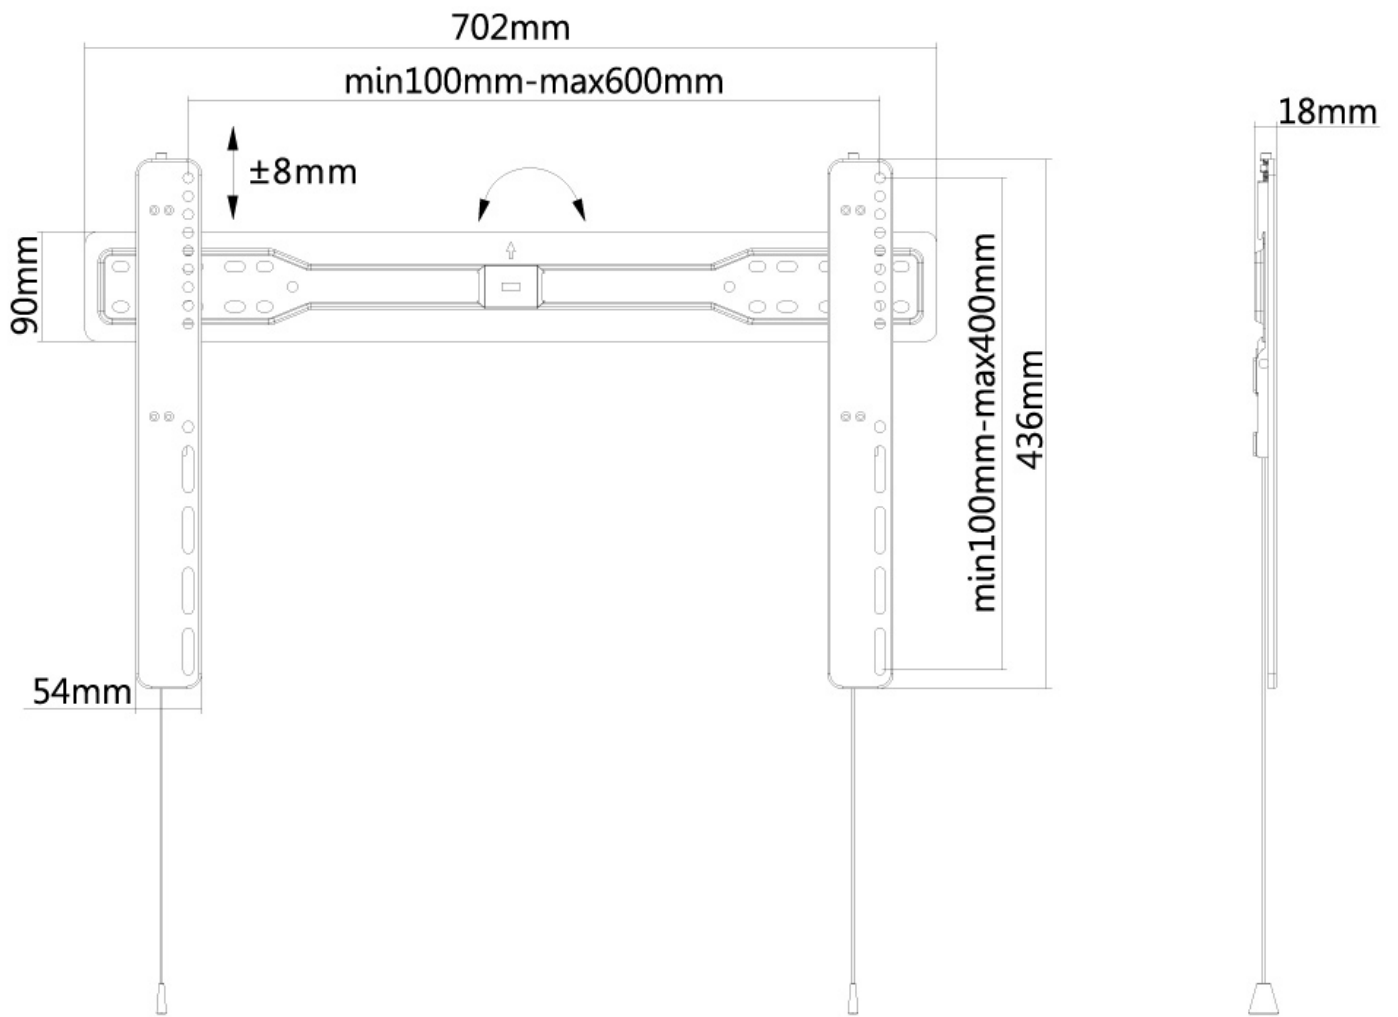

LED-W600BLACK

NEWSTAR FLAT SCREEN WALL MOUNT

NewStar Products Europe B.V.
Wateringweg 62/B
2031 EJ HAARLEM
THE NETHERLANDS

Phone : +31(0)23-5478888
Fax : +31(0)23-5478889
Email : info@newstar.nl
Website : www.newstar.eu

NewStar cannot be held liable for any inaccuracies and copyrights.
No part of this publication may be reproduced and/or published by print, photocopy, microfilm or in any other way, without prior written permission of NewStar Computer Products Europe BV.