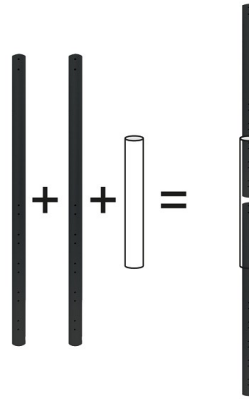

NEWSTAR CONNECTOR FOR EXTENSION

Newstar Connector for extension poles

FPMA-CP100, FPMA-CP150,

FPMA-CP200, FPMA-CP250,

FPMA-CP350

This NewStar flat screen pole connector, model FPMA-CPCONNECTBLACK, allows you to connect multiple poles to stretch the distance from the flat screen to the ceiling using different pole lengths. Ideal with the use of high ceilings.

This connector joins different length poles to stretch the distance even further than the offered standard length poles available. The connector tube is equipped with cable management. Hide your cables in the column to keep it nice and tidy.

NewStar connector is available for NewStar extension tubes FPMA-CP100BLACK, FPMA-CP150BLACK and FPMA-CP200BLACK

Different models and lengths poles available to suit following flat screen mounts: FPMA-C200BLACK, FPMA-C200D, FPMA-C400BLACK, PLASMA-C100BLACK & PLASMA-C100D. Model PLASMA-C100BLACK & PLASMA-C100D need two poles!

All installation material is included with the product.

SPECIFICATIONS

Max. weight	50
Height	172 mm
Color	Black
Warranty	5 year
EAN code	8717371446574