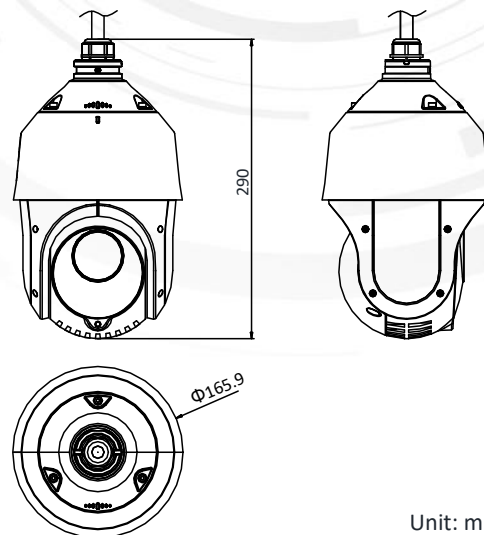

### Key Features

- 1/2.8" progressive scan CMOS
- Up to 1920 × 1080@30fps resolution
- Min. illumination:  
Color: 0.005 Lux @(F1.6, AGC ON)  
B/W: 0.001 Lux @(F1.6, AGC ON)  
0 Lux with IR
- Up to 100 m IR distance
- 25× optical zoom, 16× digital zoom
- 120 dB WDR, 3D DNR, HLC, BLC, Smart IR
- 12 VDC & PoE+ (802.3at, class4)
- Support H.265+/H.265 video compression
- Up to 24 programmable privacy masks
- Support ROI

### Dimensions

Unit: mm