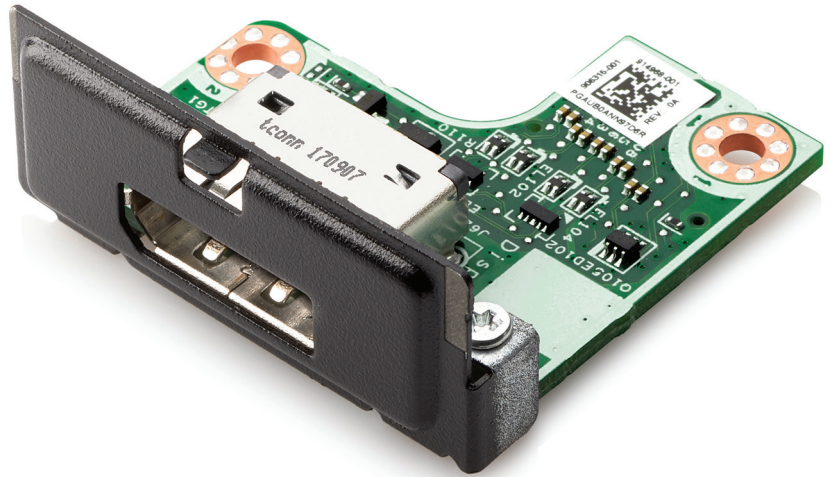

HP DisplayPort Port Flex IO

Maximize the life of your PC as your business needs change with the flexible display connectivity of the HP DisplayPort Port Flex IO.

HP DisplayPort Port Flex IO

Compatibility	The HP DisplayPort Port Flex IO is compatible with the HP ProDesk 400 G5 Small Form Factor PC; HP ProDesk 400 G5 Microtower PC; HP ProDesk 400 G4 Desktop Mini PC; HP ProDesk 600 G4 Microtower PC; HP ProDesk 600 G4 Small Form Factor PC; HP ProDesk 600 G4 Desktop Mini PC; HP EliteDesk 705 G4 Microtower PC; HP EliteDesk 705 G4 Small Form Factor PC; HP EliteDesk 705 35W G4 Desktop Mini PC; HP EliteDesk 705 65W G4 Desktop Mini PC; HP EliteDesk 800 35W G4 Desktop Mini PC; HP EliteDesk 800 65W G4 Desktop Mini PC; HP EliteDesk 800 95W G4 Desktop Mini PC; HP Collaboration PC G4
Dimensions	Out of Package: 3.94 x 3.82 x 1.72 cm Packed: 49 x 31 x 29 cm
Weight	Out of Package: 10 g Packed: 5.4 kg
Warranty	One year limited warranty
Additional information	P/N: 3TK72AA UPC/EAN code
Country of Origin	Made in China
What's in the box	HP DisplayPort Port Flex IO card