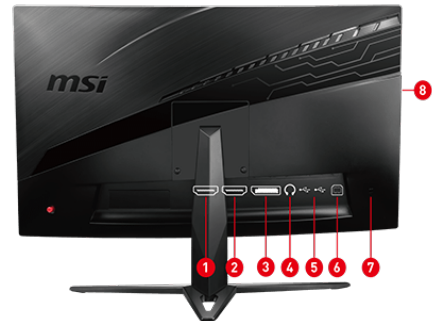

Keep your headset in an easy to access space with the built-in headset hanger.

Frameless Design

With the narrow bezel, you will not even notice the monitor at all in the heat of the moment.

FreeSync technology

SPECIFICATIONS

Panel Size	27"
Panel Resolution	1920 x 1080
Refresh Rate	144Hz
Response time	1ms (MPRT)
Panel Type	VA
Brightness (nits)	300
Viewing Angle	178°
Aspect Ratio	16:9
Curvature	1800R
Contrast Ratio	3000:1
DCR	100000000:1
Active Display Area (mm)	597.888(H) x 336.312(V)
Pixel Pitch (H x V)	0.3114 (H) x 0.3114 (V)
Surface Treatment	Anti-glare
Display Colors	16.7M
Video ports	1x DP 2X HDMI (1.4)
DCI-P3 / sRGB	90% / Up to 115%
USB ports	2 x USB 2.0 1 x USB 2.0 Type B (PC to Monitor)
Audio ports	1 x Earphone out
Kensington Lock	Yes
VESA Mounting	100 x 100 mm
Control	5-way OSD navigation joystick
Power Type	Internal Adaptor
Power Input	100~240V, 50~60Hz
Signal Frequency	55.3 to 162KHz(H) 48 to 144Hz(V)
Adjustment (Tilt)	Tilt: -5 ~ 20
Dimension (W x H x D)	612 x 451.8 x 225.2mm / 24.09 x 17.75 x 8.87 inch
Weight (NW / GW)	5.6kg / 8kg
Note	Display Port: 1920 x 1080 (Up to 144Hz) HDMI: 1920 x 1080 (Up to 144Hz) The color gamut follows the CIE 1976 testing standard.

CONNECTIONS

- 1. 1x HDMI
- 2. 1x HDMI
- 3. 1x Display Port
- 4. 1x Headset
- 5. 2x USB 2.0 Type A
- 6. 1x USB 2.0 Type B
- 7. 1x Kensington Lock
- 8. Headset Hanger