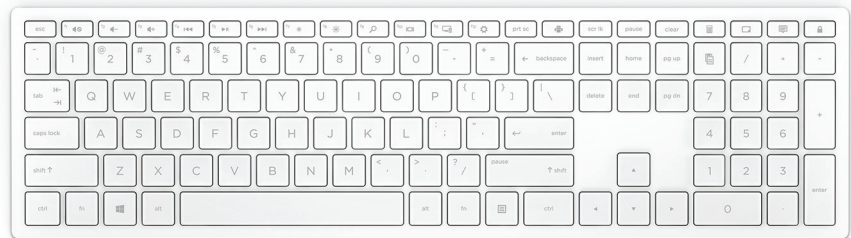

HP Pavilion Wireless Keyboard 600 White

Beautiful design. Now wireless.

Eye-catching design is as close as your fingertips with a slim wireless keyboard that fits seamlessly into your fast-paced lifestyle.

Three zones. All efficient.

- Boost efficiency and productivity with an incredible three-zone keyboard with full-size arrow keys and a number pad.

Slim. Stylish. Wireless.

- With a slim, appealing design, this wireless keyboard blends seamlessly into your home.¹

Responsive typing

- Optimized keys for a tactile feel and a responsive, quiet typing experience.

HP Pavilion Wireless Keyboard 600 White

Product Features

Designed for comfort

Natural contours and shape allow the keyboard to sit in a comfortable position for your wrist and hands.

Lights up for increased accuracy

A caps lock LED indicator that lights up when it's on ensures that your typing is accurate, and your progress is maximized.

¹ Wireless connectivity up to 10m (30ft). Actual product may vary from image shown.